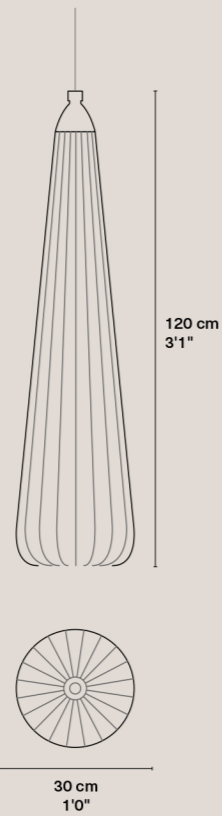

Ibisi

Rwanda, 2025

Single lamps

Set

Ibisi Tiny

Weight	0,25 kg / 0.55 lbs
Rosette	Phosphated. Ø 80 x 40 mm / Ø 3 5/32" x 1 9/16"
Cable	Black textile-covered. 150 cm / 4'11"
Base	GU10
Input power	7,9W
Light bulb	PAR16; 650 Lm; 2700K
Packaging	36 x 31 x 27 cm; 1kg / 14" x 12" x 11"; 2.2 lbs
CE Product code	2_CE_PET_IBISI_T
UL Product code	2_UL_PET_IBISI_T

Ibisi Tiny Set 18

Includes
18 x Ibisi
Tiny

Weight	10 kg / 22.05 lbs
Rosette	Phosphated. Ø 80 x 40 mm / Ø 3 5/32" x 1 9/16"
Cable	Black textile-covered. 150 cm / 4'11"
Base	E27 (CE) / E26 (UL)
Input power	142,2W
Light bulb	PAR16; 650 Lm; 2700K
Packaging	82 x 62 x 62 cm; 9kg / 32" x 24" x 24"; 19.84 lbs
CE Product code	1_CE_CUST_PET_LS_IBISI_T
UL Product code	1_UL_CUST_PET_LS_IBISI_T

Ibisi

Rwanda, 2025

Single lamps

Ibisi Medium

Weight	1,7 kg / 3.75 lbs
Rosette	Phosphated. Ø 80 x 40 mm / Ø 3 5/32" x 1 9/16"
Cable	Black textile-covered. 150 cm / 4'11"
Base	E27 (CE) / E26 (UL)
Input power	9,5W
Light bulb	Included bulb: PAR30; 740 Lm; 2700K
Packaging	140 x 40 x 40 cm; 8 kg / 55" x 16" x 16"; 17.64 lbs

CE Product code 2_CE_PET_IBISI_M
UL Product code 2_UL_PET_IBISI_M

Ibisi Large

Weight	2,7 kg / 5.95 lbs
Rosette	Phosphated. Ø 80 x 40 mm / Ø 3 5/32" x 1 9/16"
Cable	Black textile-covered. 150 cm / 4'11"
Base	E27 (CE) / E26 (UL)
Input power	9,5W
Light bulb	Included bulb: PAR30; 740 Lm; 2700K
Packaging	180 x 50 x 50 cm; 12 kg / 71" x 20" x 20"; 26.46 lbs