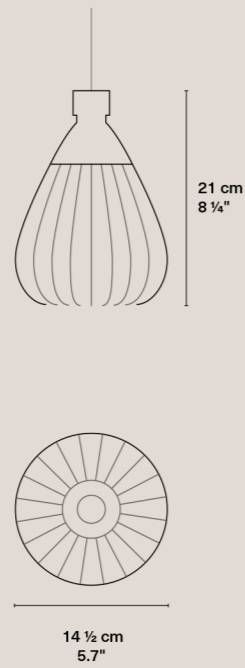

Ibisi

Rwanda, 2025

Single lamps

Set

Ibisi Tiny

Weight	0,25 kg / 0.55 lbs
Rosette	Phosphated. Ø 80 x 40 mm / Ø 3 5/32" x 1 9/16"
Cable	Black textile-covered. 150 cm / 4'11"
Base	GU10
Input power	7,9W
Light bulb	PAR16; 650 Lm; 2700K
Packaging	36 x 31 x 27 cm; 1kg / 14" x 12" x 11"; 2.2 lbs
CE Product code	2_CE_PET_IBISI_T
UL Product code	2_UL_PET_IBISI_T

Ibisi Tiny Set 18

Includes
18 x Ibisi
Tiny

Weight	10 kg / 22.05 lbs
Rosette	Phosphated. Ø 80 x 40 mm / Ø 3 5/32" x 1 9/16"
Cable	Black textile-covered. 150 cm / 4'11"
Base	E27 (CE) / E26 (UL)
Input power	142,2W
Light bulb	PAR16; 650 Lm; 2700K
Packaging	82 x 62 x 62 cm; 9kg / 32" x 24" x 24"; 19.84 lbs
CE Product code	1_CE_CUST_PET_LS_IBISI_T
UL Product code	1_UL_CUST_PET_LS_IBISI_T

Ibisi

Rwanda, 2025

Single lamps

Ibisi Medium

Weight	1,7 kg / 3.75 lbs
Rosette	Phosphated. Ø 80 x 40 mm / Ø 3 5/32" x 1 9/16"
Cable	Black textile-covered. 150 cm / 4'11"
Base	E27 (CE) / E26 (UL)
Input power	9,5W
Light bulb	Included bulb: PAR30; 740 Lm; 2700K
Packaging	140 x 40 x 40 cm; 8 kg / 55" x 16" x 16"; 17.64 lbs

CE Product code 2_CE_PET_IBISI_M
UL Product code 2_UL_PET_IBISI_M

Ibisi Large

Weight	2,7 kg / 5.95 lbs
Rosette	Phosphated. Ø 80 x 40 mm / Ø 3 5/32" x 1 9/16"
Cable	Black textile-covered. 150 cm / 4'11"
Base	E27 (CE) / E26 (UL)
Input power	9,5W
Light bulb	Included bulb: PAR30; 740 Lm; 2700K
Packaging	180 x 50 x 50 cm; 12 kg / 71" x 20" x 20"; 26.46 lbs