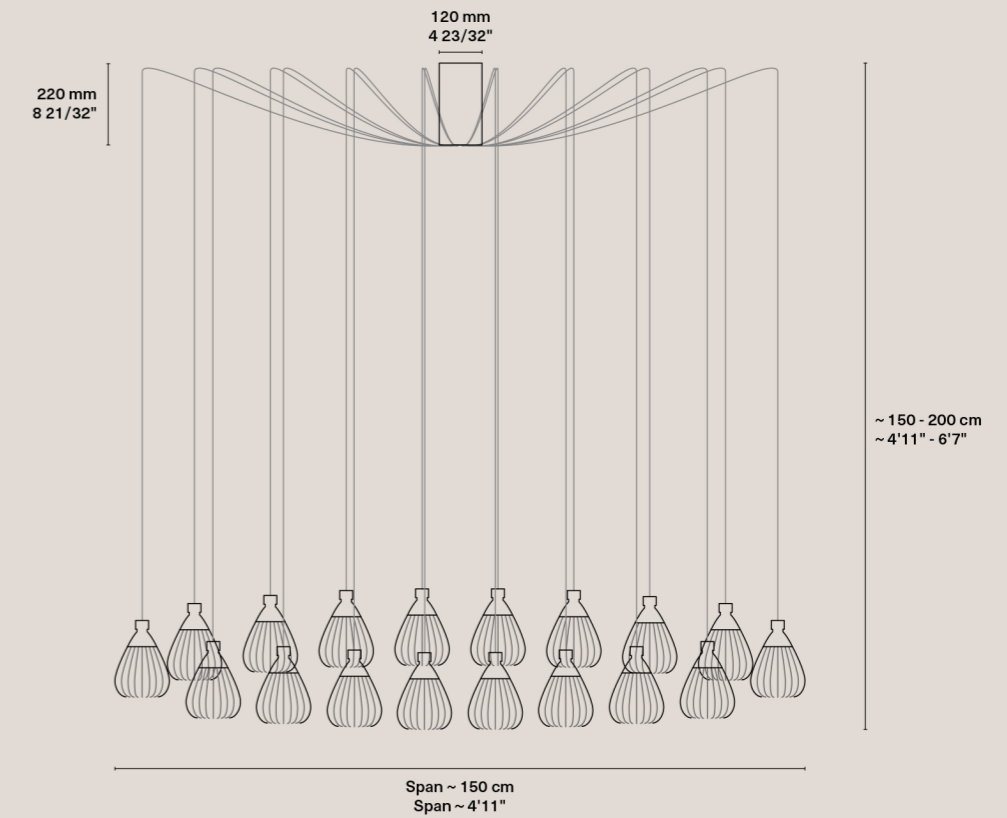

Ibisi

Rwanda, 2025

Single lamps

Set

Ibisi Tiny

Weight	0,25 kg / 0.55 lbs
Rosette	Phosphated. Ø 80 x 40 mm / Ø 3 5/32" x 1 9/16"
Cable	Black textile-covered. 150 cm / 4'11"
Base	GU10
Input power	7,9W
Light bulb	PAR16; 650 Lm; 2700K
Packaging	36 x 31 x 27 cm; 1kg / 14" x 12" x 11"; 2.2 lbs
CE Product code	2_CE_PET_IBISI_T
UL Product code	2_UL_PET_IBISI_T

Ibisi Tiny Set 18

Includes
18 x Ibisi
Tiny

Weight	10 kg / 22.05 lbs
Rosette	Phosphated. Ø 80 x 40 mm / Ø 3 5/32" x 1 9/16"
Cable	Black textile-covered. 150 cm / 4'11"
Base	E27 (CE) / E26 (UL)
Input power	142,2W
Light bulb	PAR16; 650 Lm; 2700K
Packaging	82 x 62 x 62 cm; 9kg / 32" x 24" x 24"; 19.84 lbs
CE Product code	1_CE_CUST_PET_LS_IBISI_T
UL Product code	1_UL_CUST_PET_LS_IBISI_T

Ibisi

Rwanda, 2025

Single lamps

Ibisi Medium

Weight	1,7 kg / 3.75 lbs
Rosette	Phosphated. Ø 80 x 40 mm / Ø 3 5/32" x 1 9/16"
Cable	Black textile-covered. 150 cm / 4'11"
Base	E27 (CE) / E26 (UL)
Input power	9,5W
Light bulb	Included bulb: PAR30; 740 Lm; 2700K
Packaging	140 x 40 x 40 cm; 8 kg / 55" x 16" x 16"; 17.64 lbs

CE Product code 2_CE_PET_IBISI_M
UL Product code 2_UL_PET_IBISI_M

Ibisi Large

Weight	2,7 kg / 5.95 lbs
Rosette	Phosphated. Ø 80 x 40 mm / Ø 3 5/32" x 1 9/16"
Cable	Black textile-covered. 150 cm / 4'11"
Base	E27 (CE) / E26 (UL)
Input power	9,5W
Light bulb	Included bulb: PAR30; 740 Lm; 2700K
Packaging	180 x 50 x 50 cm; 12 kg / 71" x 20" x 20"; 26.46 lbs