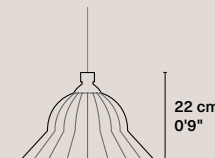

Weight 0,3 kg / 0.66 lbs
Rosette Phosphated. Ø 80 x 40 mm / Ø 3 5/32" x 1 9/16"
Cable Color textile-covered. 150 cm / 4'11"
Base E14 (CE) / E12 (UL)
Input power 4W
Light bulb Included: T25; 400 Lm; 2700K
Packaging 36 x 31 x 27 cm; 1 kg / 14" x 12" x 11"; 2.2 lbs

CE Product code 2_CE_PET_EPS_MB
UL Product code 2_UL_PET_EPS_MB

Eperara-Siapidara S-B

Weight 0,3 kg / 0.66 lbs
Rosette Phosphated. Ø 80 x 40 mm / Ø 3 5/32" x 1 9/16"
Cable Color textile-covered. 150 cm / 4'11"
Base E14 (CE) / E12 (UL)
Input power 4W
Light bulb Included: T25; 400 Lm; 2700K
Packaging 36 x 31 x 27 cm; 1 kg / 14" x 12" x 11"; 2.2 lbs

CE Product code 2_CE_PET_EPS_SB
UL Product code 2_UL_PET_EPS_SB

Eperara-Siapidara L-A

Weight 0,4 kg / 0.88 lbs
Rosette Phosphated. Ø 80 x 40 mm / Ø 3 5/32" x 1 9/16"
Cable Color textile-covered. 150 cm / 4'11"
Base E14 (CE) / E12 (UL)
Input power 4W
Light bulb Included: T25; 400 Lm; 2700K
Packaging 36 x 36 x 36 cm; 1,4 kg / 14" x 14" x 14"; 3.09 lbs