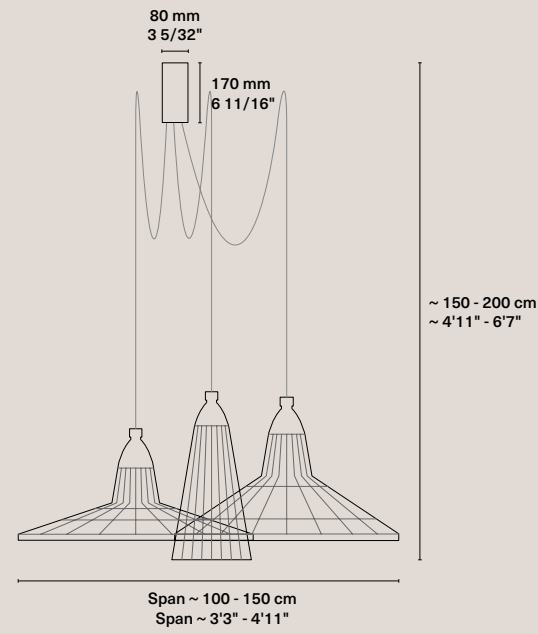

Chimbarongo

Chile, 2013

Sets

Chimbarongo Set of 3

Includes:
1 x S
1 x M
1 x L

Weight	2 kg / 4.4 lbs
Rosette	Rusted
Cable	Kraft-covered. 3 x 250 cm / 3 x 8'2"
Base	3 x E14 (CE) / E12 (UL)
Input power	12W
Light bulb	Included: 3 x T25; 400 Lm; 2700K
Cable holder	3 units
Packaging	61 x 52 x 57 cm; 4 kg / 24" x 20" x 22"; 8.82 lbs

CE Product code 2_CE_PET_CHM_SET3
UL Product code 2_UL_PET_CHM_SET3