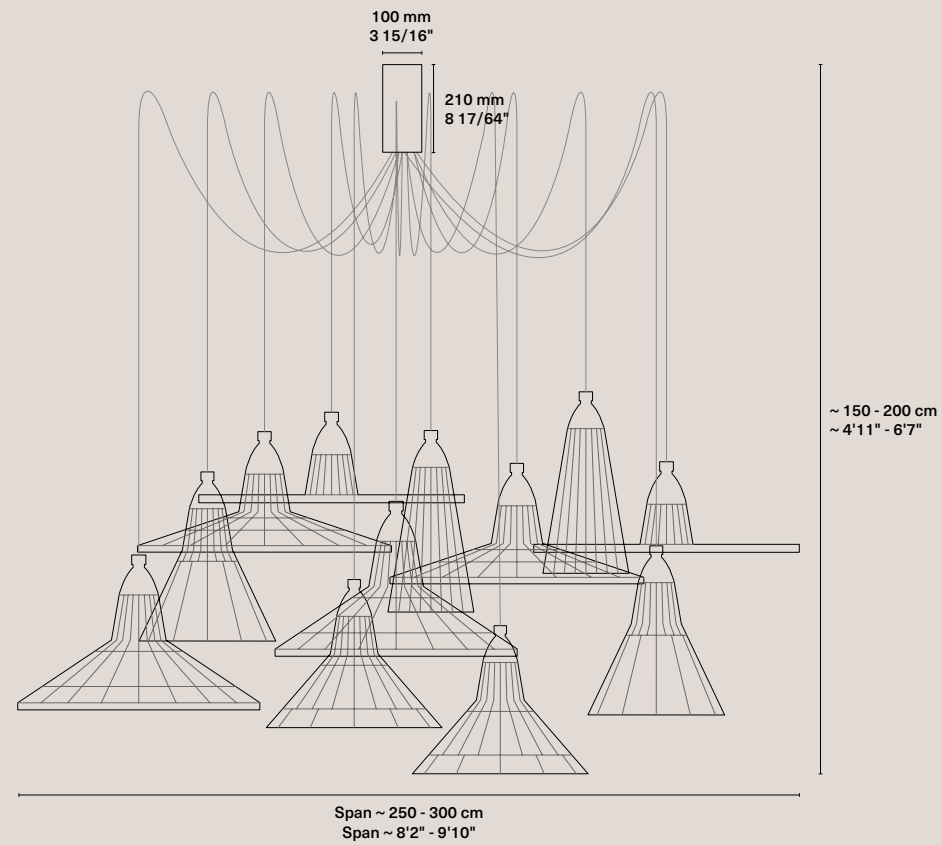

Chimbarongo

Chile, 2013

Sets

Chimbarongo Set of 12

Includes:
2 x S-A
2 x S-B
2 x M-A
2 x M-B
2 x L-A
2 x L-B

Weight	6,6 kg / 14.55 lbs
Rosette	Rusted
Cable	Kraft-covered 6 x 250 cm / 6 x 8'2" 6 x 300 cm / 6 x 9'10"
Base	12 x E14 (CE) / E12 (UL)
Input power	48W
Light bulb	Included: 12 x T25; 400 Lm; 2700K
Cable holder	12 units
Packaging	91 x 61 x 82 cm; 12 kg / 36" x 24" x 32"; 26.46 lbs

CE Product code 2_CE_PET_CHM_SET12
UL Product code 2_UL_PET_CHM_SET12