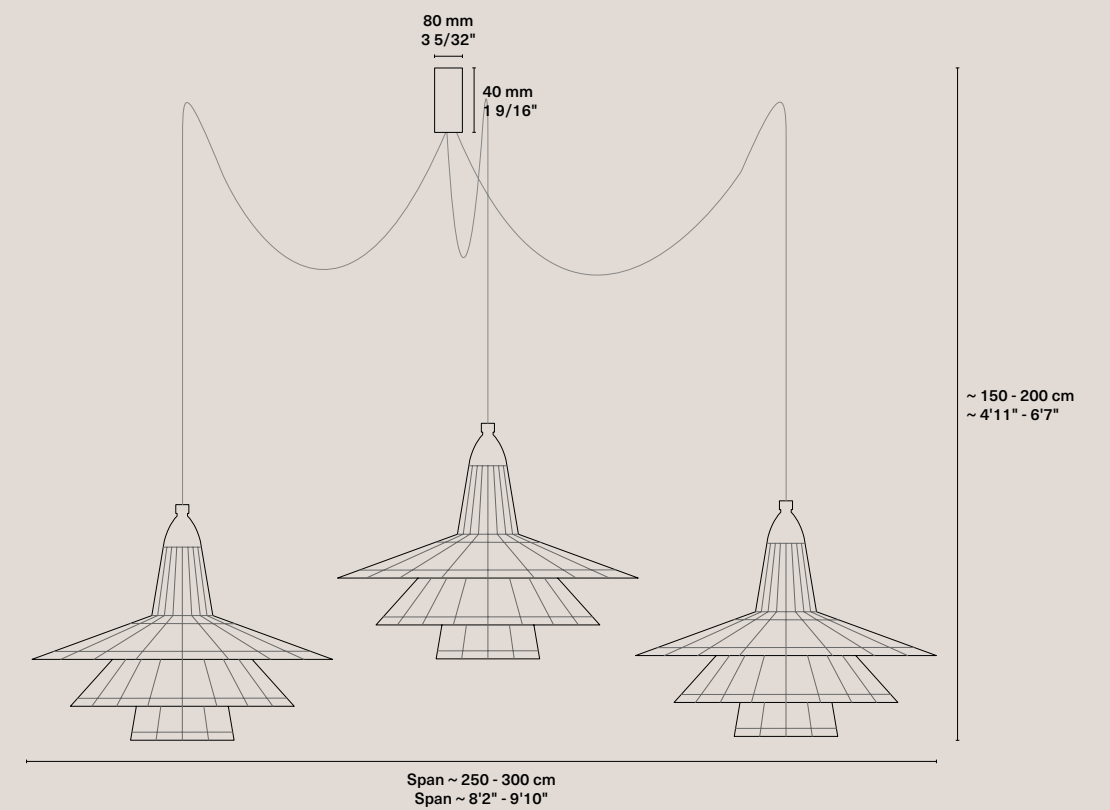

CE Product code 2_CE_PET_CHM_LB
UL Product code 2_UL_PET_CHM_LB

Chimbarongo

Chile, 2013

Single lamps

Sets

Chimbarongo Triple

Weight	1 kg / 2.2 lbs	CE UL
Rosette	Rusted. Ø 80 x 40 mm / Ø 3 5/32" x 1 9/16"	
Cable	Kraft-covered. 150 cm / 4'11"	
Base	E27 (CE) / E26 (UL)	
Input power	8W (CE) / 6W (UL)	
Light bulb	Included: T30; 800 Lm (CE) / 600 Lm (UL); 2700K	
Packaging	82 x 82 x 62 cm; 4 kg / 32" x 32" x 24"; 8.82 lbs	
CE Product code	2_CE_PET_CHM_SGLTRI	
UL Product code	2_UL_PET_CHM_SGLTRI	

Chimbarongo Set of 3 Triple

Includes: 3 x Triple lamp

This lamp is available to be installed with the 3 lamps in a row instead of circular configuration.

Weight	3,4 kg / 7.5 lbs	CE UL
Rosette	Rusted	
Cable	Kraft-covered. 3 x 150 cm / 3 x 4'11"	
Base	3 x E27 (CE) / E26 (UL)	
Input power	24W (CE) / 18W (UL)	
Light bulb	Included: 3 x T30; 800 Lm (CE) / 600 Lm (UL); 2700K	
Cable holder	3 units	
Packaging	82 x 82 x 128 cm; 12 kg / 32" x 32" x 50"; 26.46 lbs	
CE Product code	2_CE_PET_CHM_SET3TRI	
UL Product code	2_UL_PET_CHM_SET3TRI	