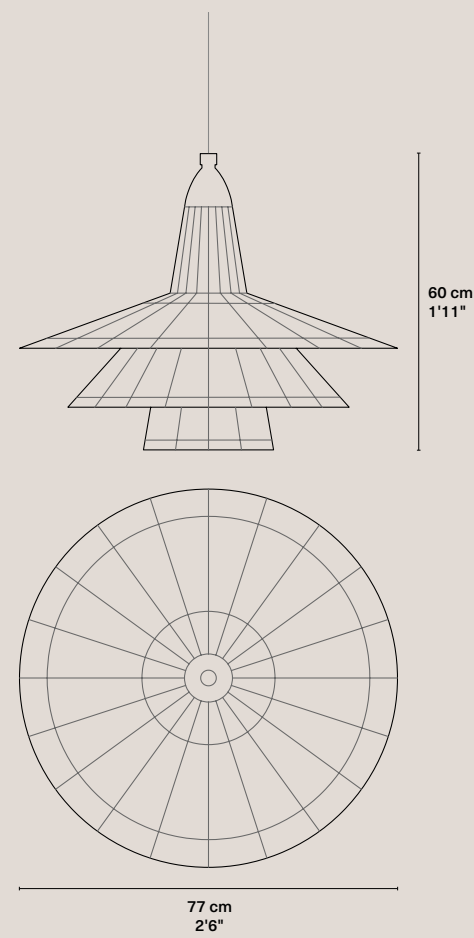

Chimbarongo

Chile, 2013

Single lamps

Sets

Chimbarongo Triple

Weight	1 kg / 2.2 lbs	CE UL
Rosette	Rusted. Ø 80 x 40 mm / Ø 3 5/32" x 1 9/16"	
Cable	Kraft-covered. 150 cm / 4'11"	
Base	E27 (CE) / E26 (UL)	
Input power	8W (CE) / 6W (UL)	
Light bulb	Included: T30; 800 Lm (CE) / 600 Lm (UL); 2700K	
Packaging	82 x 82 x 62 cm; 4 kg / 32" x 32" x 24"; 8.82 lbs	
CE Product code	2_CE_PET_CHM_SGLTRI	
UL Product code	2_UL_PET_CHM_SGLTRI	

Chimbarongo Set of 3 Triple

Includes: 3 x Triple lamp

This lamp is available to be installed with the 3 lamps in a row instead of circular configuration.

Weight	3,4 kg / 7.5 lbs	CE UL
Rosette	Rusted	
Cable	Kraft-covered. 3 x 150 cm / 3 x 4'11"	
Base	3 x E27 (CE) / E26 (UL)	
Input power	24W (CE) / 18W (UL)	
Light bulb	Included: 3 x T30; 800 Lm (CE) / 600 Lm (UL); 2700K	
Cable holder	3 units	
Packaging	82 x 82 x 128 cm; 12 kg / 32" x 32" x 50"; 26.46 lbs	
CE Product code	2_CE_PET_CHM_SET3TRI	
UL Product code	2_UL_PET_CHM_SET3TRI