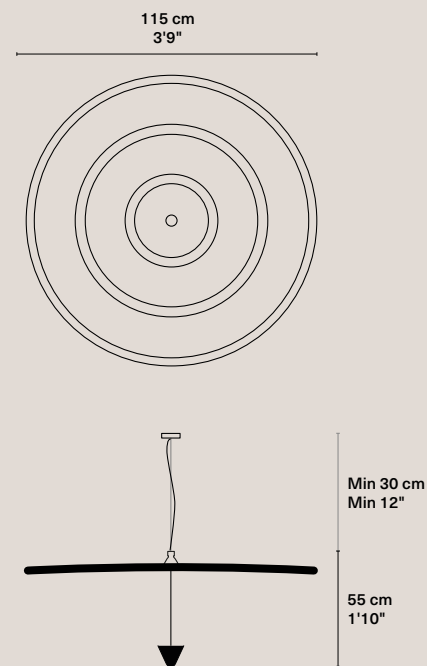

Gurunsi

Ghana, 2024

Single lamps

Shapes

Gurunsi Single

Weight	3,6 kg / 7.94 lbs
Rosette	Phosphated. Ø 80 x 40 mm / Ø 3 5/32" x 1 9/16"
Cable	Black textile-covered. 160 cm / 5'3"
Steel cable	150 cm / 4'11"
Base	GU10
Input power	7,9W (CE) / 6W (UL)
Light bulb	Included: PAR16; 650 Lm; 2700K
Packaging	125 x 125 x 25 cm; 5 kg / 49" x 49" x 10"; 11.02 lbs

CE

CE Product code	2_CE_PET_GUR_S
UL Product code	2_UL_PET_GUR_S

Gurunsi Oval

Weight	7 kg / 15.43 lbs
Rosette	Phosphated. Ø 120 x 25 mm / Ø 4 23/32" x 1"
Cable	Black textile-covered. 200 cm / 6'7"
Base	GU10
Input power	39,5W
Light bulb	Included: 5 x PAR16; 650 Lm; 2700K
Steel cable holder	5 units
Packaging	170 x 95 x 52 cm; 80 kg / 67" x 37" x 20"; 176.37 lbs

CE UL

CE Product code	2_CE_PET_GUR_O
UL Product code	2_UL_PET_GUR_O