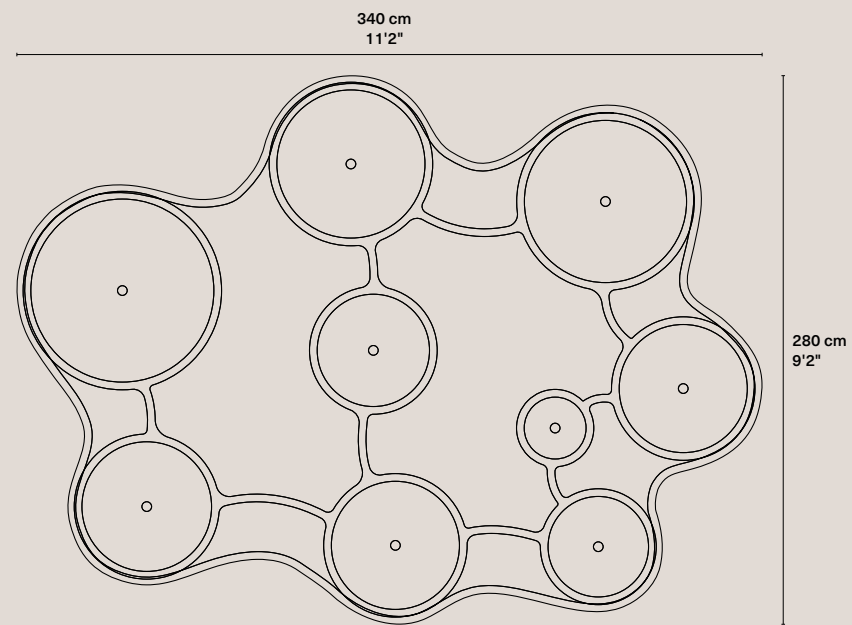

Gurunsi

Ghana, 2024

Single lamps

Gurunsi Round

Weight	15 kg / 33.07 lbs
Rosette	Phosphated. Ø 120 x 25 mm / Ø 4 23/32" x 1"
Cable	Black textile-covered. 200 cm / 6'7"
Base	GU10
Input power	71,1W
Light bulb	Included: 9 x PAR16; 650 Lm; 2700K
Steel cable holder	9 units
Packaging	240 x 120 x 67 cm; 90 kg / 94" x 47" x 26"; 198.42 lbs

CE Product code 2_CE_PET_GUR_R
UL Product code 2_UL_PET_GUR_R