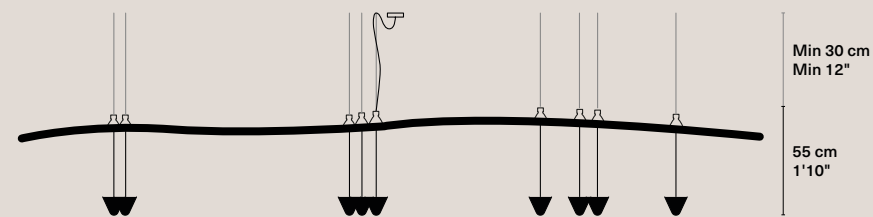

Gurunsi

Ghana, 2024

Single lamps

Gurunsi Round

Weight	15 kg / 33.07 lbs
Rosette	Phosphated. Ø 120 x 25 mm / Ø 4 23/32" x 1"
Cable	Black textile-covered. 200 cm / 6'7"
Base	GU10
Input power	71,1W
Light bulb	Included: 9 x PAR16; 650 Lm; 2700K
Steel cable holder	9 units
Packaging	240 x 120 x 67 cm; 90 kg / 94" x 47" x 26"; 198.42 lbs

CE Product code 2_CE_PET_GUR_R
UL Product code 2_UL_PET_GUR_R