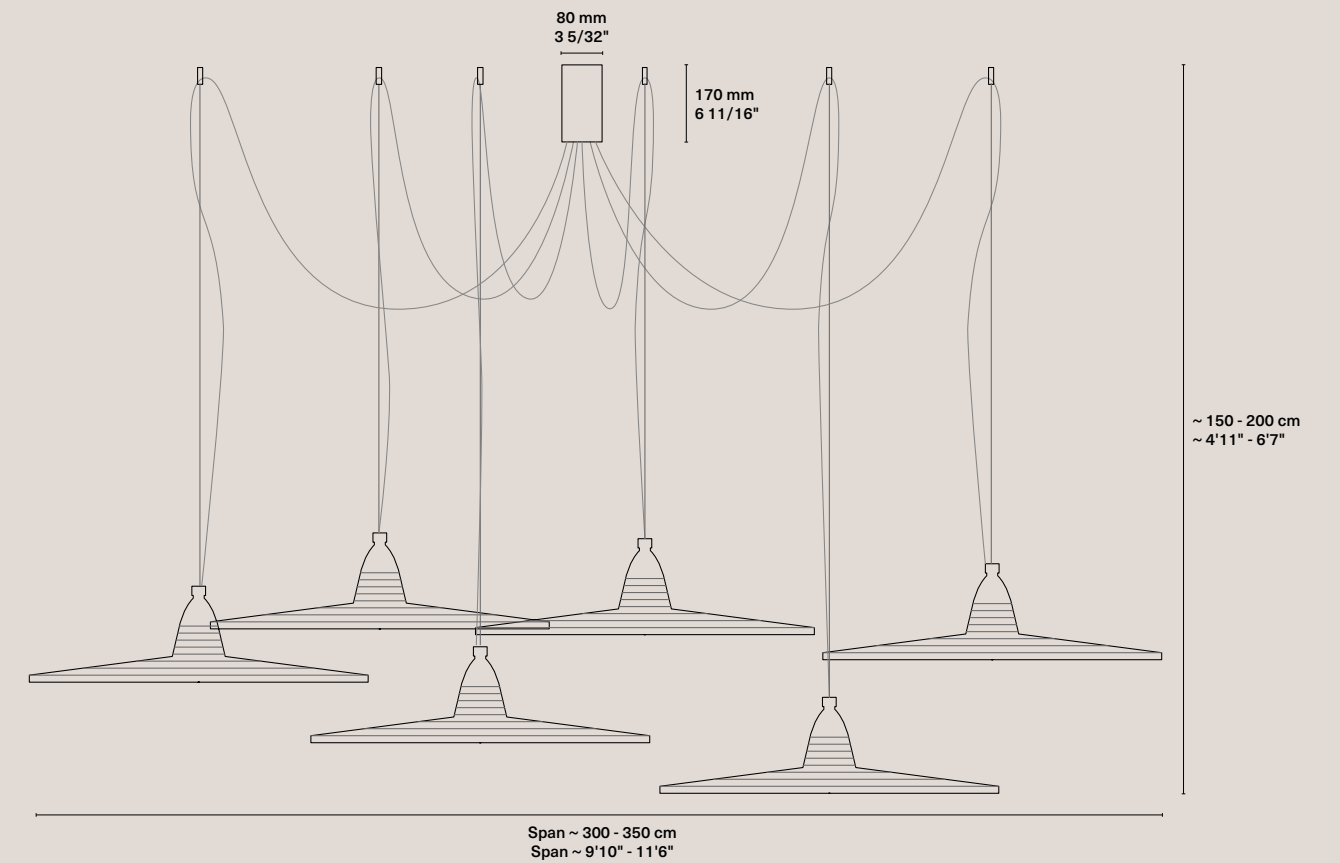

Abyssinia Set of 6

Includes:
6 x Abyssinia

Weight	20 kg / 44.09 lbs
Rosette	Phosphated
Cable	Textile-covered. 6 x 300 cm / 6 x 9'10"
Steel cable	150 cm / 4'11"
Base	6 x E27 (CE) / E26 (UL)
Input power	36W
Light bulb	Included: 6 x T45; 600 Lm; 2700K
Steel cable holder	6 units
Packaging	155 x 82 x 83 cm; 18 kg / 61" x 32" x 33"; 39.68 lbs
CE Product code	2_CE_PET_ABY_SET6
UL Product code	2_UL_PET_ABY_SET6