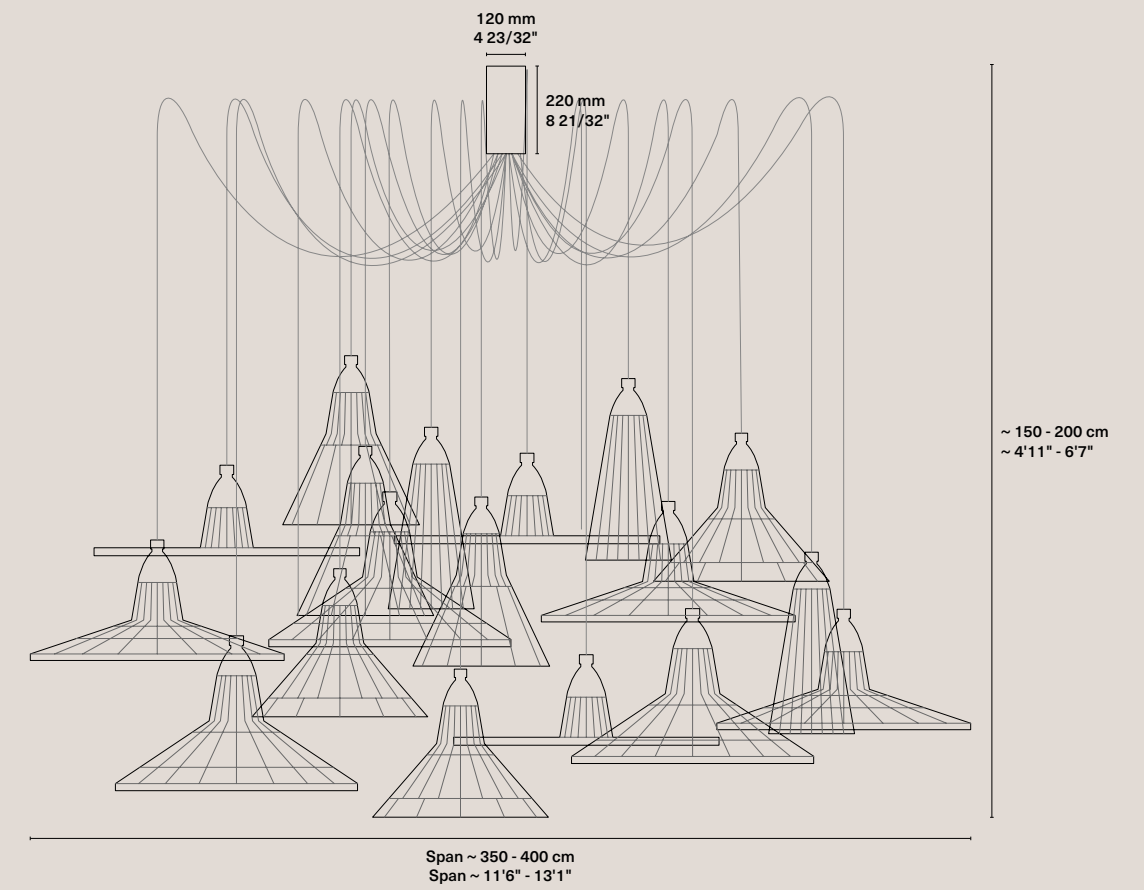

Chimbarongo Set of 18

Includes:
3 x S-A
3 x S-B
3 x M-A
3 x M-B
3 x L-A
3 x L-B

Weight	9,6 kg / 21.16 lbs
Rosette	Rusted
Cable	Kraft-covered 6 x 250 cm / 6 x 8'2" 6 x 300 cm / 6 x 9'10" 6 x 350 cm / 6 x 11'8"
Base	18 x E14 (CE) / E12 (UL)
Input power	72W
Light bulb	Included: 18 x T25; 400 Lm; 2700K
Cable holder	18 units
Packaging	100 x 60 x 90 cm; 15 kg / 39" x 24" x 35"; 33.07 lbs

CE Product code 2_CE_PET_CHM_SET18
UL Product code 2_UL_PET_CHM_SET18