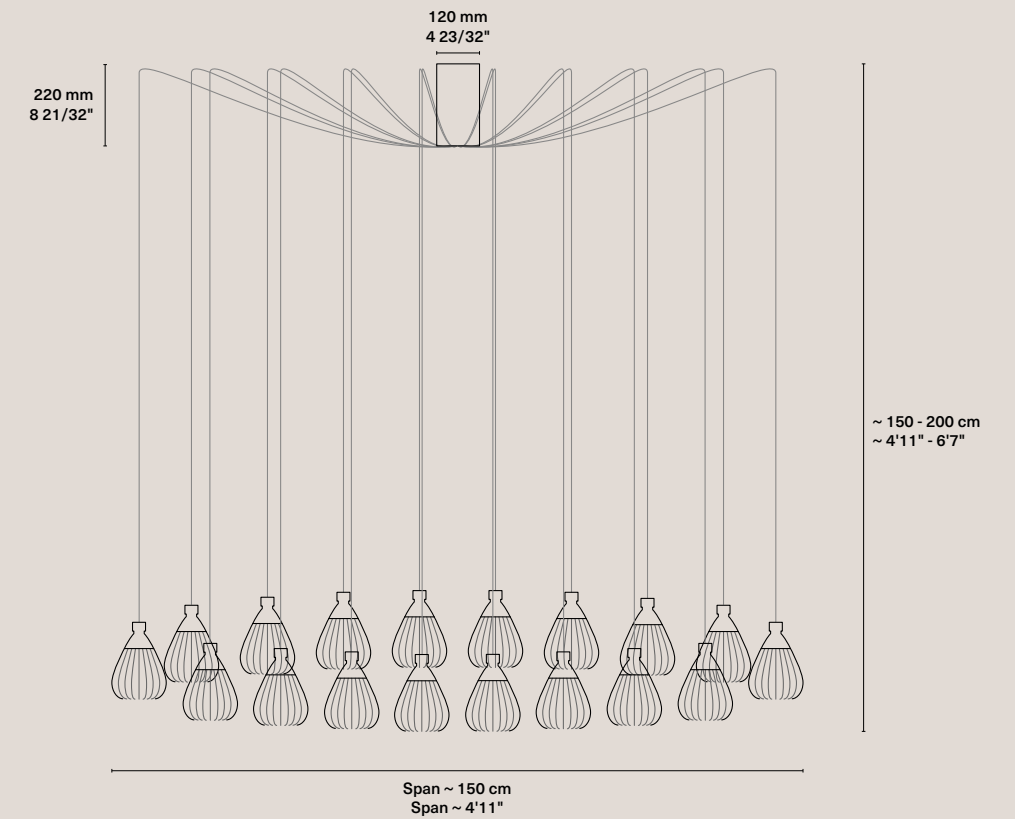

Ibisi

Rwanda, 2025

Single lamps

Set

Ibisi Tiny

Weight	0,25 kg / 0.55 lbs
Rosette	Phosphated. Ø 80 x 40 mm / Ø 3 5/32" x 1 9/16"
Cable	Black textile-covered. 150 cm / 4'11"
Base	GU10
Input power	7,9W
Light bulb	PAR16; 650 Lm; 2700K
Packaging	36 x 31 x 27 cm; 1kg / 14" x 12" x 11"; 2.2 lbs

CE Product code	2_CE_PET_IBISI_T
UL Product code	2_UL_PET_IBISI_T

Ibisi Tiny Set 18

Includes
18 x Ibisi
Tiny

Weight	10 kg / 22.05 lbs
Rosette	Phosphated. Ø 80 x 40 mm / Ø 3 5/32" x 1 9/16"
Cable	Black textile-covered. 150 cm / 4'11"
Base	E27 (CE) / E26 (UL)
Input power	142,2W
Light bulb	PAR16; 650 Lm; 2700K
Packaging	82 x 62 x 62 cm; 9kg / 32" x 24" x 24"; 19.84 lbs

CE Product code	2_CE_PET_IBISI_T_SET18
UL Product code	2_UL_PET_IBISI_T_SET18