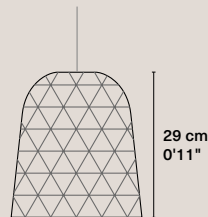

Pikul S

Weight	0,3 kg / 0.66 lbs
Rosette	Phosphated. Ø 80 x 40 mm / Ø 3 5/32" x 1 9/16"
Cable	Black textile-covered. 150 cm / 4'11"
Base	E14 (CE) / E12 (UL)
Input power	4W
Light bulb	Included: T25; 400 Lm; 2700K
Packaging	36 x 31 x 27 cm; 1,5 kg / 14" x 12" x 11"; 3.31 lbs

CE Product code 2_CE_PET_PIK_S
UL Product code 2_UL_PET_PIK_S

Pikul Table

Weight	4 kg / 8.82 lbs
Lampshade	Small
Cable	Black textile-covered. 200 cm / 6'7"
Base	E14 (CE) / E12 (UL)
Input power	4W
Light bulb	Included: T25; 400 Lm; 2700K
Packaging	72 x 35 x 28 cm; 5 kg / 28" x 14" x 11"; 11.02 lbs

CE Product code 2_CE_PET_PIK_TBL
UL Product code 2_UL_PET_PIK_TBL

Pikul M

Weight	0,3 kg / 0.66 lbs
Rosette	Phosphated. Ø 80 x 40 mm / Ø 3 5/32" x 1 9/16"
Cable	Black textile-covered. 150 cm / 4'11"
Base	E14 (CE) / E12 (UL)
Input power	4W
Light bulb	Included: T25; 400 Lm; 2700K
Packaging	36 x 36 x 36 cm; 1,5 kg / 14" x 14" x 14"; 3.31 lbs

CE Product code 2_CE_PET_PIK_M
UL Product code 2_UL_PET_PIK_M

Pikul L

Weight	0,4 kg / 0.88 lbs
Rosette	Phosphated. Ø 80 x 40 mm / Ø 3 5/32" x 1 9/16"
Cable	Black textile-covered. 150 cm / 4'11"
Base	E14 (CE) / E12 (UL)
Input power	4W
Light bulb	Included: T25; 400 Lm; 2700K
Packaging	51 x 42 x 42 cm; 1,5 kg / 20" x 17" x 17"; 3.31 lbs