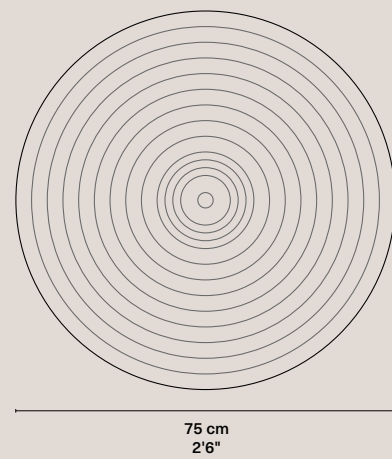

Abyssinia

Ethiopia, 2015

Single lamps

Abyssinia Single A

Steel cable and power cable
fixed to ceiling rosette.

Weight	3,2 kg / 7.05 lbs
Rosette	Phosphated. Ø 80 x 40 mm / Ø 3 5/32" x 1 9/16"
Cable	Textile-covered. 160 cm / 5'3"
Steel cable	150 cm / 4'11"
Base	E27 (CE) / E26 (UL)
Input power	6W
Light bulb	Included bulb: T45; 600 Lm; 2700K
Packaging	82 x 82 x 32 cm; 3 kg / 32" x 32" x 13"; 6.61 lbs

CE Product code 2_CE_PET_ABY_A
UL Product code 2_UL_PET_ABY_A