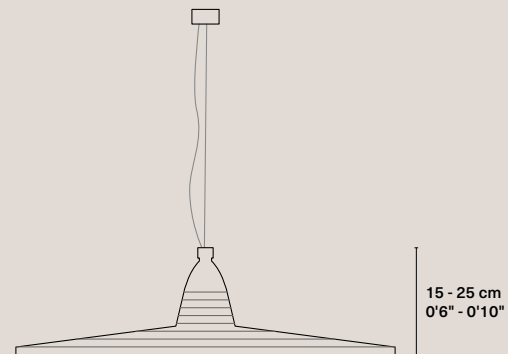

Abyssinia

Ethiopia, 2015

Single lamps

Abyssinia Single A

Steel cable and power cable
fixed to ceiling rosette.

Weight	3,2 kg / 7.05 lbs
Rosette	Phosphated. Ø 80 x 40 mm / Ø 3 5/32" x 1 9/16"
Cable	Textile-covered. 160 cm / 5'3"
Steel cable	150 cm / 4'11"
Base	E27 (CE) / E26 (UL)
Input power	6W
Light bulb	Included bulb: T45; 600 Lm; 2700K
Packaging	82 x 82 x 32 cm; 3 kg / 32" x 32" x 13"; 6.61 lbs

CE Product code 2_CE_PET_ABY_A
UL Product code 2_UL_PET_ABY_A