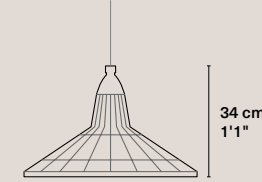

Chimbarongo M-B

Weight 0,5 kg / 1.1lbs
Rosette Rusted. Ø 80 x 40 mm / Ø 3 5/32" x 1 9/16"
Cable Kraft-covered. 150 cm / 4'11"
Base E14 (CE) / E12 (UL)
Input power 4W
Light bulb Included: T25; 400 Lm; 2700K
Packaging 61 x 52 x 57 cm; 1,4 kg / 24" x 20" x 22"; 3.09 lbs

CE Product code 2_CE_PET_CHM_MB
UL Product code 2_UL_PET_CHM_MB