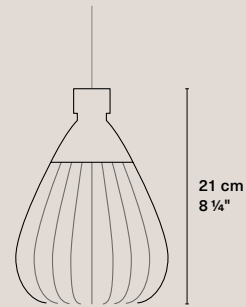

Ibisi

Rwanda, 2025

Single lamps

Set

Ibisi Tiny

Weight	0,25 kg / 0.55 lbs
Rosette	Phosphated. Ø 80 x 40 mm / Ø 3 5/32" x 1 9/16"
Cable	Black textile-covered. 150 cm / 4'11"
Base	GU10
Input power	7,9W
Light bulb	PAR16; 650 Lm; 2700K
Packaging	36 x 31 x 27 cm; 1kg / 14" x 12" x 11"; 2.2 lbs

CE Product code	2_CE_PET_IBISI_T
UL Product code	2_UL_PET_IBISI_T

Ibisi Tiny Set 18

Includes
18 x Ibisi
Tiny

Weight	10 kg / 22.05 lbs
Rosette	Phosphated. Ø 80 x 40 mm / Ø 3 5/32" x 1 9/16"
Cable	Black textile-covered. 150 cm / 4'11"
Base	E27 (CE) / E26 (UL)
Input power	142,2W
Light bulb	PAR16; 650 Lm; 2700K
Packaging	82 x 62 x 62 cm; 9kg / 32" x 24" x 24"; 19.84 lbs

CE Product code	2_CE_PET_IBISI_T_SET18
UL Product code	2_UL_PET_IBISI_T_SET18