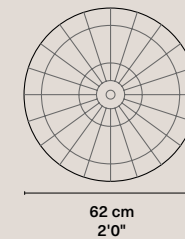

Chimbarongo M-B

Weight 0,5 kg / 1.1lbs
Rosette Rusted. Ø 80 x 40 mm / Ø 3 5/32" x 1 9/16"
Cable Kraft-covered. 150 cm / 4'11"
Base E14 (CE) / E12 (UL)
Input power 4W
Light bulb Included: T25; 400 Lm; 2700K
Packaging 61 x 52 x 57 cm; 1,4 kg / 24" x 20" x 22"; 3.09 lbs

CE Product code 2_CE_PET_CHM_MB
UL Product code 2_UL_PET_CHM_MB