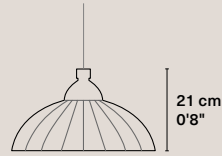

CE Product code 2_CE_PET_EPS_MA
UL Product code 2_UL_PET_EPS_MA

Eperara-Siapidara L-B

Weight 0,4 kg / 0.88 lbs
Rosette Phosphated. Ø 80 x 40 mm / Ø 3 5/32" x 1 9/16"
Cable Color textile-covered. 150 cm / 4'11"
Base E14 (CE) / E12 (UL)
Input power 4W
Light bulb Included: T25; 400 Lm; 2700K
Packaging 51 x 42 x 42 cm; 1,4 kg / 20" x 17" x 17"; 3.09 lbs

CE Product code 2_CE_PET_EPS_LB
UL Product code 2_UL_PET_EPS_LB

Eperara-Siapidara

Colombia, 2013

Single lamps

Eperara-Siapidara L-C

Weight 0,4 kg / 0.88 lbs
Rosette Phosphated. Ø 80 x 40 mm / Ø 3 5/32" x 1 9/16"
Cable Color textile-covered. 150 cm / 4'11"
Base E14 (CE) / E12 (UL)
Input power 4W
Light bulb Included: T25; 400 Lm; 2700K
Packaging 36 x 36 x 36 cm; 1,4 kg / 14" x 14" x 14"; 3.09 lbs

CE Product code 2_CE_PET_EPS_LC
UL Product code 2_UL_PET_EPS_LC

Eperara-Siapidara XL-A

Weight 0,5 kg / 1.1 lbs
Rosette Phosphated. Ø 80 x 40 mm / Ø 3 5/32" x 1 9/16"
Cable Color textile-covered. 150 cm / 4'11"
Base E27 (CE) / E26 (UL)
Input power 6W
Light bulb Included: T45; 600 Lm; 2700K
Packaging 51 x 42 x 42 cm; 1,4 kg / 20" x 17" x 17"; 3.09 lbs