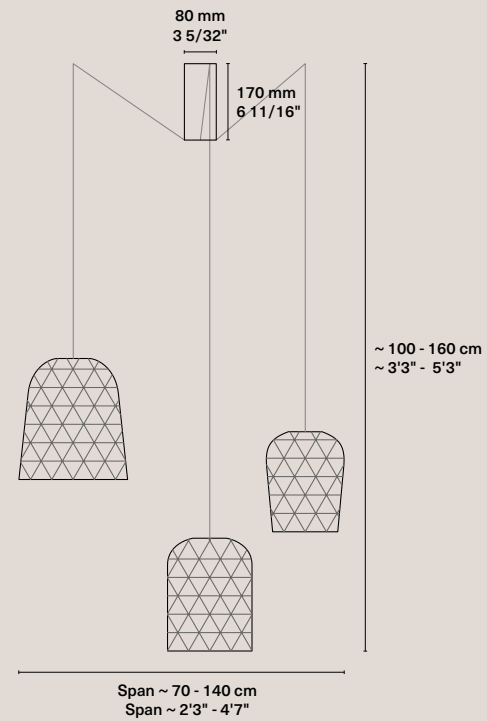

Pikul

Thailand, 2019

Sets

Pikul Set of 3

Includes:
1 x S
1 x M
1 x L

Weight	1,6 kg / 3.53 lbs	CE UL
Rosette	Phosphated	
Cable	Black textile-covered	
	1 x 130 cm / 1 x 4'3"	
	1 x 150 cm / 1 x 4'11"	
	1 x 170 cm / 2 x 5'7"	
Base	3 x E14 (CE) / E12 (UL)	
Input power	12W	
Light bulb	Included: 3 x T25; 400 Lm; 2700K	
Cable holder	3	
Packaging	51 x 42 x 42 cm; 3,5 kg / 20" x 17" x 17"; 7.72 lbs	
CE Product code	2_CE_PET_PIK_SET3	
UL Product code	2_UL_PET_PIK_SET3