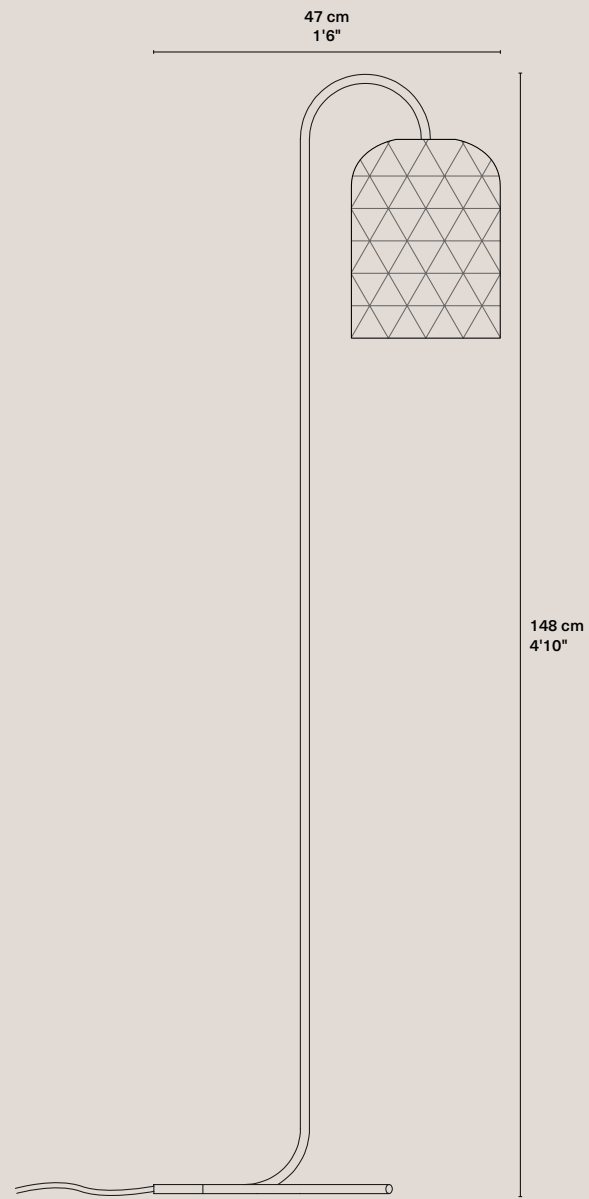

Pikul S

Weight	0,3 kg / 0.66 lbs
Rosette	Phosphated. Ø 80 x 40 mm / Ø 3 5/32" x 1 9/16"
Cable	Black textile-covered. 150 cm / 4'11"
Base	E14 (CE) / E12 (UL)
Input power	4W
Light bulb	Included: T25; 400 Lm; 2700K
Packaging	36 x 31 x 27 cm; 1,5 kg / 14" x 12" x 11"; 3.31 lbs

CE Product code 2_CE_PET_PIK_M
UL Product code 2_UL_PET_PIK_M

Pikul L

Weight	0,4 kg / 0.88 lbs
Rosette	Phosphated. Ø 80 x 40 mm / Ø 3 5/32" x 1 9/16"
Cable	Black textile-covered. 150 cm / 4'11"
Base	E14 (CE) / E12 (UL)
Input power	4W
Light bulb	Included: T25; 400 Lm; 2700K
Packaging	51 x 42 x 42 cm; 1,5 kg / 20" x 17" x 17"; 3.31 lbs

CE Product code 2_CE_PET_PIK_L
UL Product code 2_UL_PET_PIK_L

Pikul

Thailand, 2019

Series

Pikul Floor

Weight	4 kg / 8.82 lbs
Lampshade	Medium
Cable	Black textile-covered. 250 cm / 9'10"
Base	E14 (CE) / E12 (UL)
Input power	4W
Light bulb	Included: T25; 400 Lm; 2700K
Packaging	155 x 40 x 40 cm; 5 kg / 61" x 16" x 16"; 11.02 lbs

CE Product code 2_CE_PET_PIK_FLO
UL Product code 2_UL_PET_PIK_FLO

Pikul Wall

Weight	5 kg / 11.02 lbs
Lampshade	Large
Cable	Black textile-covered. 470 cm / 15'5"
Base	E14 (CE) / E12 (UL)
Input power	4W
Light bulb	Included: T25; 400 Lm; 2700K
Packaging	65 x 50 x 32 cm; 5 kg / 26" x 20" x 13"; 11.02 lbs