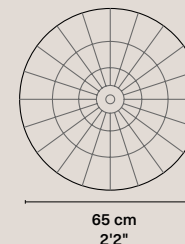

Chimbarongo L-A

Weight 0,5 kg / 1.1lbs
Rosette Rusted. Ø 80 x 40 mm / Ø 3 5/32" x 1 9/16"
Cable Kraft-covered. 150 cm / 4'11"
Base E14 (CE) / E12 (UL)
Input power 4W
Light bulb Included: T25; 400 Lm; 2700K
Packaging 61 x 52 x 57 cm; 1,4 kg / 24" x 20" x 22"; 3.09 lbs

CE Product code 2_CE_PET_CHM_LA
UL Product code 2_UL_PET_CHM_LA