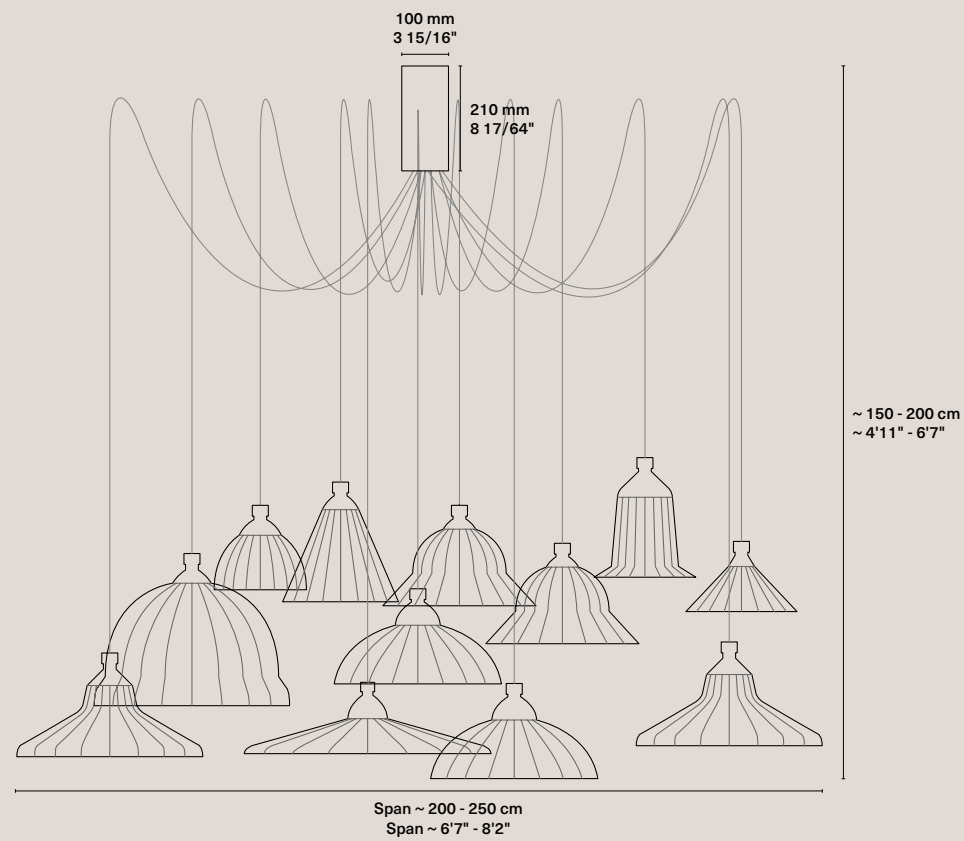

Weight	5,5 kg / 12.13 lbs	CE
Rosette	Phosphated	
Cable	Color textile-covered 6 x 250 cm / 6 x 8'2" 6 x 300 cm / 6 x 9'10"	
Base	11 x E14 (CE) / E12 (UL) 1 x E27 (CE) / E26 (UL)	
Input power	50W	
Light bulb	Included: 11 x T25; 400 Lm; 2700K 1 x T45; 600 Lm; 2700K	
Cable holder	12 units	
Packaging	82 x 62 x 62 cm; 9 kg / 32" x 24" x 24"; 19.84 lbs	
CE Product code	2_CE_PET_EPS_SET12	
UL Product code	2_UL_PET_EPS_SET12	