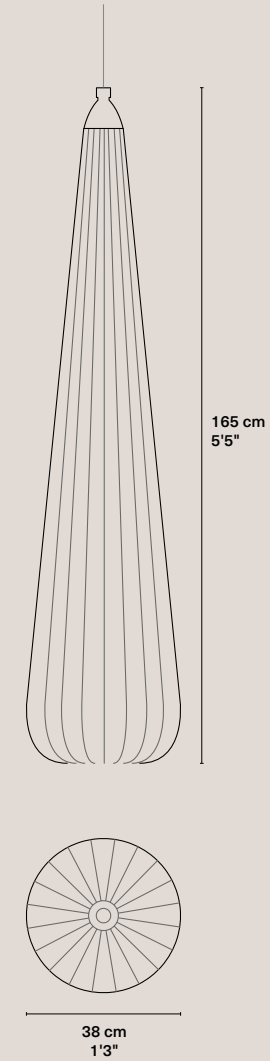

Ibisi Large

Weight	2,7 kg / 5.95 lbs
Rosette	Phosphated. Ø 80 x 40 mm / Ø 3 5/32" x 1 9/16"
Cable	Black textile-covered. 150 cm / 4'11"
Base	E27 (CE) / E26 (UL)
Input power	9,5W
Light bulb	Included bulb: PAR30; 740 Lm; 2700K
Packaging	180 x 50 x 50 cm; 12 kg / 71" x 20" x 20"; 26.46 lbs

CE Product code 2_CE_PET_IBISI_L
UL Product code 2_UL_PET_IBISI_L