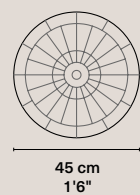

Chimbarongo M-A

Weight 0,4 kg / 0.88 lbs
Rosette Rusted. Ø 80 x 40 mm / Ø 3 5/32" x 1 9/16"
Cable Kraft-covered. 150 cm / 4'11"
Base E14 (CE) / E12 (UL)
Input power 4W
Light bulb Included: T25; 400 Lm; 2700K
Packaging 51 x 42 x 42 cm; 1,4 kg / 20" x 17" x 17"; 3.09 lbs

CE Product code 2_CE_PET_CHM_MA
UL Product code 2_UL_PET_CHM_MA