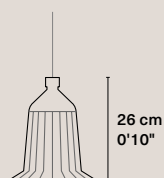

Weight 0,3 kg / 0.66 lbs
Rosette Phosphated. Ø 80 x 40 mm / Ø 3 5/32" x 1 9/16"
Cable Color textile-covered. 150 cm / 4'11"
Base E14 (CE) / E12 (UL)
Input power 4W
Light bulb Included: T25; 400 Lm; 2700K
Packaging 36 x 31 x 27 cm; 1 kg / 14" x 12" x 11"; 2.2 lbs

CE Product code 2_CE_PET_EPS_MB
UL Product code 2_UL_PET_EPS_MB

Eperara-Siapidara S-B

Weight 0,3 kg / 0.66 lbs
Rosette Phosphated. Ø 80 x 40 mm / Ø 3 5/32" x 1 9/16"
Cable Color textile-covered. 150 cm / 4'11"
Base E14 (CE) / E12 (UL)
Input power 4W
Light bulb Included: T25; 400 Lm; 2700K
Packaging 36 x 31 x 27 cm; 1 kg / 14" x 12" x 11"; 2.2 lbs

CE Product code 2_CE_PET_EPS_SB
UL Product code 2_UL_PET_EPS_SB

Eperara-Siapidara L-A

Weight 0,4 kg / 0.88 lbs
Rosette Phosphated. Ø 80 x 40 mm / Ø 3 5/32" x 1 9/16"
Cable Color textile-covered. 150 cm / 4'11"
Base E14 (CE) / E12 (UL)
Input power 4W
Light bulb Included: T25; 400 Lm; 2700K
Packaging 36 x 36 x 36 cm; 1,4 kg / 14" x 14" x 14"; 3.09 lbs

CE Product code 2_CE_PET_EPS_LA
UL Product code 2_UL_PET_EPS_LA

Eperara-Siapidara M-A

Weight 0,3 kg / 0.66 lbs
Rosette Phosphated. Ø 80 x 40 mm / Ø 3 5/32" x 1 9/16"
Cable Color textile-covered. 150 cm / 4'11"
Base E14 (CE) / E12 (UL)
Input power 4W
Light bulb Included: T25; 400 Lm; 2700K
Packaging 36 x 36 x 36 cm; 1 kg / 14" x 14" x 14"; 2.2 lbs