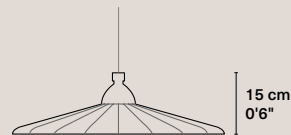

CE Product code 2_CE_PET_EPS_LB
UL Product code 2_UL_PET_EPS_LB

Eperara-Siapidara

Colombia, 2013

Single lamps

Eperara-Siapidara L-C

Weight 0,4 kg / 0.88 lbs
Rosette Phosphated. Ø 80 x 40 mm / Ø 3 5/32" x 1 9/16"
Cable Color textile-covered. 150 cm / 4'11"
Base E14 (CE) / E12 (UL)
Input power 4W
Light bulb Included: T25; 400 Lm; 2700K
Packaging 36 x 36 x 36 cm; 1,4 kg / 14" x 14" x 14"; 3.09 lbs

CE Product code 2_CE_PET_EPS_LC
UL Product code 2_UL_PET_EPS_LC

Eperara-Siapidara XL-A

Weight 0,5 kg / 1.1 lbs
Rosette Phosphated. Ø 80 x 40 mm / Ø 3 5/32" x 1 9/16"
Cable Color textile-covered. 150 cm / 4'11"
Base E27 (CE) / E26 (UL)
Input power 6W
Light bulb Included: T45; 600 Lm; 2700K
Packaging 51 x 42 x 42 cm; 1,4 kg / 20" x 17" x 17"; 3.09 lbs

CE Product code 2_CE_PET_EPS_XLA
UL Product code 2_UL_PET_EPS_XLA

Eperara-Siapidara XL-B

Weight 0,5 kg / 1.1 lbs
Rosette Phosphated. Ø 80 x 40 mm / Ø 3 5/32" x 1 9/16"
Cable Color textile-covered. 150 cm / 4'11"
Base E14 (CE) / E12 (UL)
Input power 4W
Light bulb Included bulb: T25; 400 Lm; 2700K
Packaging 51 x 42 x 42 cm; 1,4 kg / 20" x 17" x 17"; 3.09 lbs