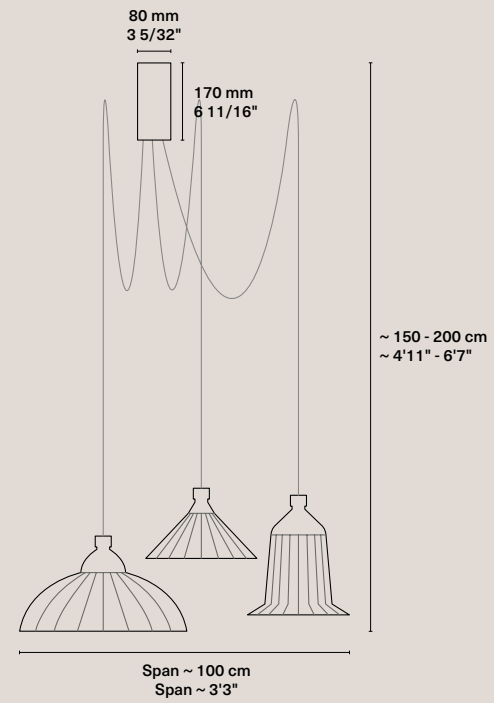

Eperara-Siapidara

Colombia, 2013

Sets

Eperara-Siapidara Set of 3

Includes:
1 x S
1 x M
1 x L

Weight	1,7 kg / 3.75 lbs
Rosette	Phosphated
Cable	Color textile-covered. 3 x 250 cm / 3 x 8'2"
Base	3 x E14 (CE) / E12 (UL)
Input power	12W
Light bulb	Included: 3 x T25; 400 Lm; 2700K
Cable holder	3 units
Packaging	51 x 42 x 42 cm; 3,2 kg / 20" x 17" x 17"; 7.05 lbs

CE Product code 2_CE_PET_EPS_SET3
UL Product code 2_UL_PET_EPS_SET3