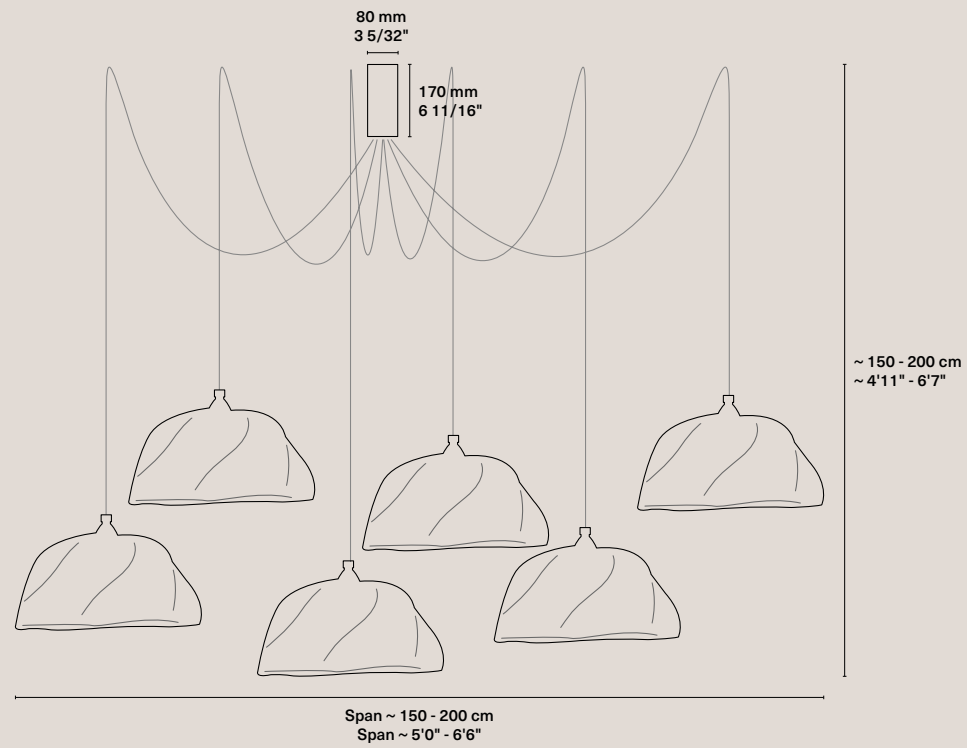

Bolgatanga

Ghana, 2020

Sets

Bolgatanga Set of 6 Small

Includes:
6 x Bolgatanga
Small

Weight	5,8 kg / 12.79 lbs
Rosette	Phosphated
Cable	Black textile-covered. 6 x 250 cm / 6 x 8'2"
Base	6 x E27 (CE) / E26 (UL)
Input power	36W
Light bulb	Included: 6 x T45, 600 Lm, 2700K
Cable holder	6
Packaging	82 x 62 x 62 cm; 9 kg / 32" x 24" x 24"; 19.84 lbs

CE Product code	2_CE_PET_BOL_S_SET6
UL Product code	2_UL_PET_BOL_S_SET6