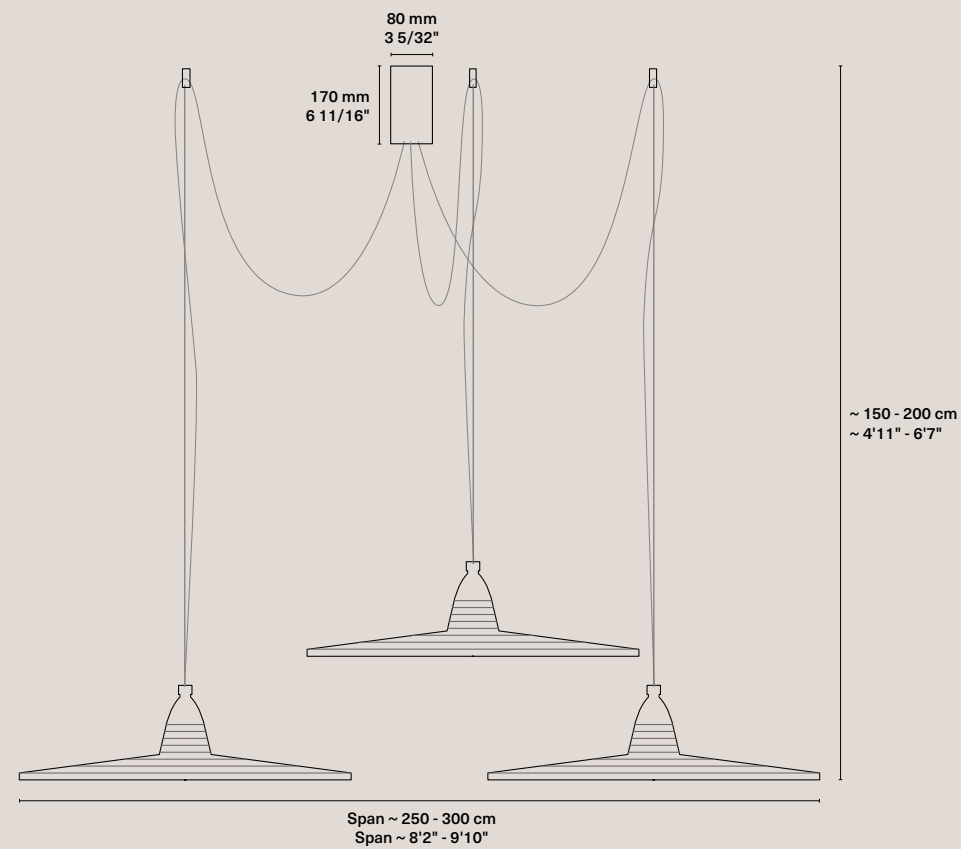

Single lamps

Abyssinia Single A

Steel cable and power cable
fixed to ceiling rosette.

Weight	3,2 kg / 7.05 lbs
Rosette	Phosphated. Ø 80 x 40 mm / Ø 3 5/32" x 1 9/16"
Cable	Textile-covered. 160 cm / 5'3"
Steel cable	150 cm / 4'11"
Base	E27 (CE) / E26 (UL)
Input power	6W
Light bulb	Included bulb: T45; 600 Lm; 2700K
Packaging	82 x 82 x 32 cm; 3 kg / 32" x 32" x 13"; 6.61 lbs

CE Product code 2_CE_PET_ABY_A
UL Product code 2_UL_PET_ABY_A

Abyssinia Single B

Power cable fixed to ceiling
rosette and steel cable fixed
independently to the ceiling.

Weight	3,2 kg / 7.05 lbs
Rosette	Phosphated. Ø 80 x 40 mm / Ø 3 5/32" x 1 9/16"
Cable	Textile-covered. 250 cm / 8'2"
Steel cable	150 cm / 4'11"
Base	E27 (CE) / E26 (UL)
Input power	6W
Light bulb	Included bulb: T45; 600 Lm; 2700K
Steel cable holder	1 unit
Packaging	82 x 82 x 32 cm; 3 kg / 32" x 32" x 13"; 6.61 lbs

CE Product code 2_CE_PET_ABY_B
UL Product code 2_UL_PET_ABY_B

Abyssinia

Ethiopia, 2015

Sets

Abyssinia Set of 3

Includes:
3 x Abyssinia

This lamp is available to be installed with the 3 lamps in a row instead of circular configuration.

Weight	10,3 kg / 22.7 lbs
Rosette	Phosphated
Cable	Textile-covered. 3 x 250 cm / 3 x 8'2"
Steel cable	150 cm / 4'11"
Base	3 x E27 (CE) / E26 (UL)
Input power	18W
Light bulb	Included: 3 x T45; 600 Lm; 2700K
Steel cable holder	3 units
Packaging	82 x 82 x 83 cm; 9 kg / 32" x 32" x 33"; 19.84 lbs
CE Product code	2_CE_PET_ABY_SET3
UL Product code	2_UL_PET_ABY_SET3