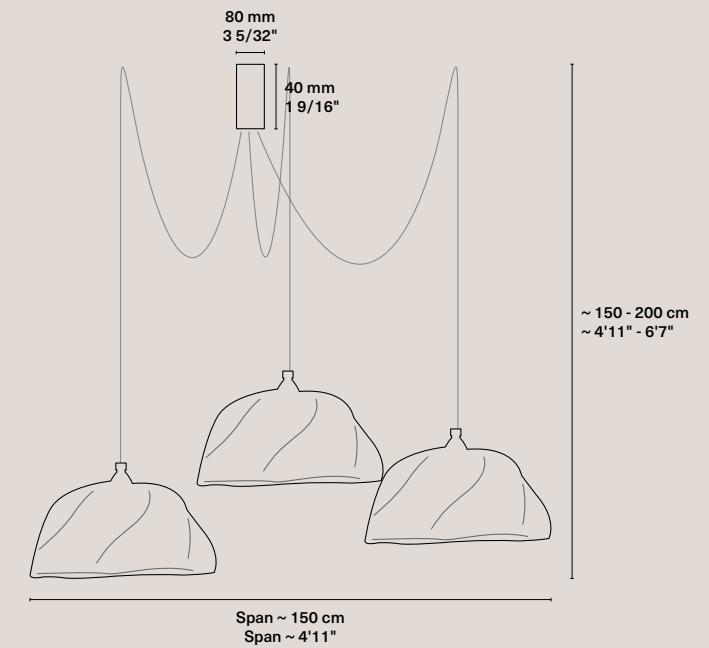

Bolgatanga Set of 3 Small

Includes:
3 x Bolgatanga Small

Weight	3,3 kg / 7.28 lbs	CE UL
Rosette	Phosphated	
Cable	Black textile-covered. 3 x 250 cm / 3 x 8'2"	
Base	3 x E27 (CE) / E26 (UL)	
Input power	18W	
Light bulb	Included: 3 x T45; 600 Lm; 2700K	
Cable holder	3	
Packaging	61 x 52 x 57 cm; 4 kg / 24" x 20" x 22"; 8.82 lbs	
CE Product code	2_CE_PET_BOL_S_SET3	
UL Product code	2_UL_PET_BOL_S_SET3