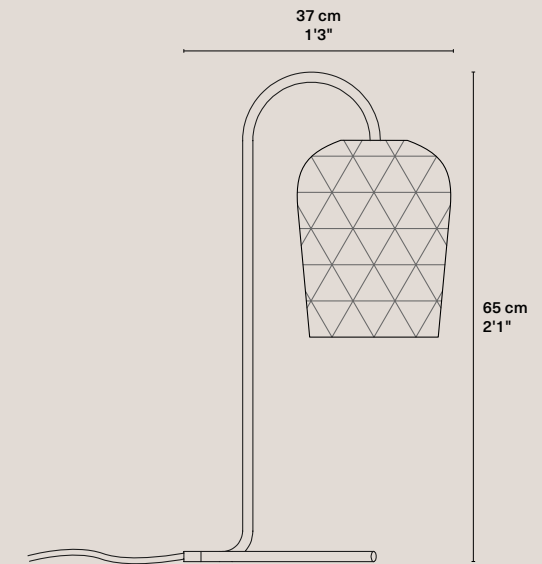

Pikul

Thailand, 2019

Single lamps

Series

Pikul S

Weight	0,3 kg / 0.66 lbs
Rosette	Phosphated. Ø 80 x 40 mm / Ø 3 5/32" x 1 9/16"
Cable	Black textile-covered. 150 cm / 4'11"
Base	E14 (CE) / E12 (UL)
Input power	4W
Light bulb	Included: T25; 400 Lm; 2700K
Packaging	36 x 31 x 27 cm; 1,5 kg / 14" x 12" x 11"; 3.31 lbs

CE Product code 2_CE_PET_PIK_S
UL Product code 2_UL_PET_PIK_S

Pikul Table

Weight	4 kg / 8.82 lbs
Lampshade	Small
Cable	Black textile-covered. 200 cm / 6'7"
Base	E14 (CE) / E12 (UL)
Input power	4W
Light bulb	Included: T25; 400 Lm; 2700K
Packaging	72 x 35 x 28 cm; 5 kg / 28" x 14" x 11"; 11.02 lbs

CE Product code 2_CE_PET_PIK_TBL
UL Product code 2_UL_PET_PIK_TBL

Pikul M

Weight	0,3 kg / 0.66 lbs
Rosette	Phosphated. Ø 80 x 40 mm / Ø 3 5/32" x 1 9/16"
Cable	Black textile-covered. 150 cm / 4'11"
Base	E14 (CE) / E12 (UL)
Input power	4W
Light bulb	Included: T25; 400 Lm; 2700K
Packaging	36 x 36 x 36 cm; 1,5 kg / 14" x 14" x 14"; 3.31 lbs

CE Product code 2_CE_PET_PIK_M
UL Product code 2_UL_PET_PIK_M

Pikul L

Weight	0,4 kg / 0.88 lbs
Rosette	Phosphated. Ø 80 x 40 mm / Ø 3 5/32" x 1 9/16"
Cable	Black textile-covered. 150 cm / 4'11"
Base	E14 (CE) / E12 (UL)
Input power	4W
Light bulb	Included: T25; 400 Lm; 2700K
Packaging	51 x 42 x 42 cm; 1,5 kg / 20" x 17" x 17"; 3.31 lbs

CE Product code 2_CE_PET_PIK_L
UL Product code 2_UL_PET_PIK_L