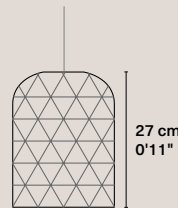

Steel cable and power cable
fixed to ceiling rosette.

Weight	2,6 kg / 5.73 lbs
Rosette	Phosphated. Ø 80 x 40 mm / Ø 3 5/32" x 1 9/16"
Cable	Textile-covered. 160 cm / 5'3"
Steel cable	150 cm / 4'11"
Base	E27 (CE) / E26 (UL)
Input power	6W
Light bulb	Included: T45; 600 Lm; 2700K
Packaging	83 x 83 x 63 cm; 3 kg / 33" x 33" x 25"; 6.61 lbs

Pikul S

Weight	0,3 kg / 0.66 lbs
Rosette	Phosphated. Ø 80 x 40 mm / Ø 3 5/32" x 1 9/16"
Cable	Black textile-covered. 150 cm / 4'11"
Base	E14 (CE) / E12 (UL)
Input power	4W
Light bulb	Included: T25; 400 Lm; 2700K
Packaging	36 x 31 x 27 cm; 1,5 kg / 14" x 12" x 11"; 3.31 lbs

CE Product code 2_CE_PET_PIK_S
UL Product code 2_UL_PET_PIK_S

Pikul Table

Weight	4 kg / 8.82 lbs
Lampshade	Small
Cable	Black textile-covered. 200 cm / 6'7"
Base	E14 (CE) / E12 (UL)
Input power	4W
Light bulb	Included: T25; 400 Lm; 2700K
Packaging	72 x 35 x 28 cm; 5 kg / 28" x 14" x 11"; 11.02 lbs

CE Product code 2_CE_PET_PIK_TBL
UL Product code 2_UL_PET_PIK_TBL

Pikul M

Weight	0,3 kg / 0.66 lbs
Rosette	Phosphated. Ø 80 x 40 mm / Ø 3 5/32" x 1 9/16"
Cable	Black textile-covered. 150 cm / 4'11"
Base	E14 (CE) / E12 (UL)
Input power	4W
Light bulb	Included: T25; 400 Lm; 2700K
Packaging	36 x 36 x 36 cm; 1,5 kg / 14" x 14" x 14"; 3.31 lbs