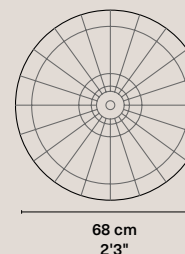

Chimbarongo L-B

Weight 0,5 kg / 1.1lbs
Rosette Rusted. Ø 80 x 40 mm / Ø 3 5/32" x 1 9/16"
Cable Kraft-covered. 150 cm / 4'11"
Base E14 (CE) / E12 (UL)
Input power 4W
Light bulb Included: T25; 400 Lm; 2700K
Packaging 61 x 52 x 57 cm; 1,4 kg / 24" x 20" x 22"; 3.09 lbs

CE Product code 2_CE_PET_CHM_LB
UL Product code 2_UL_PET_CHM_LB