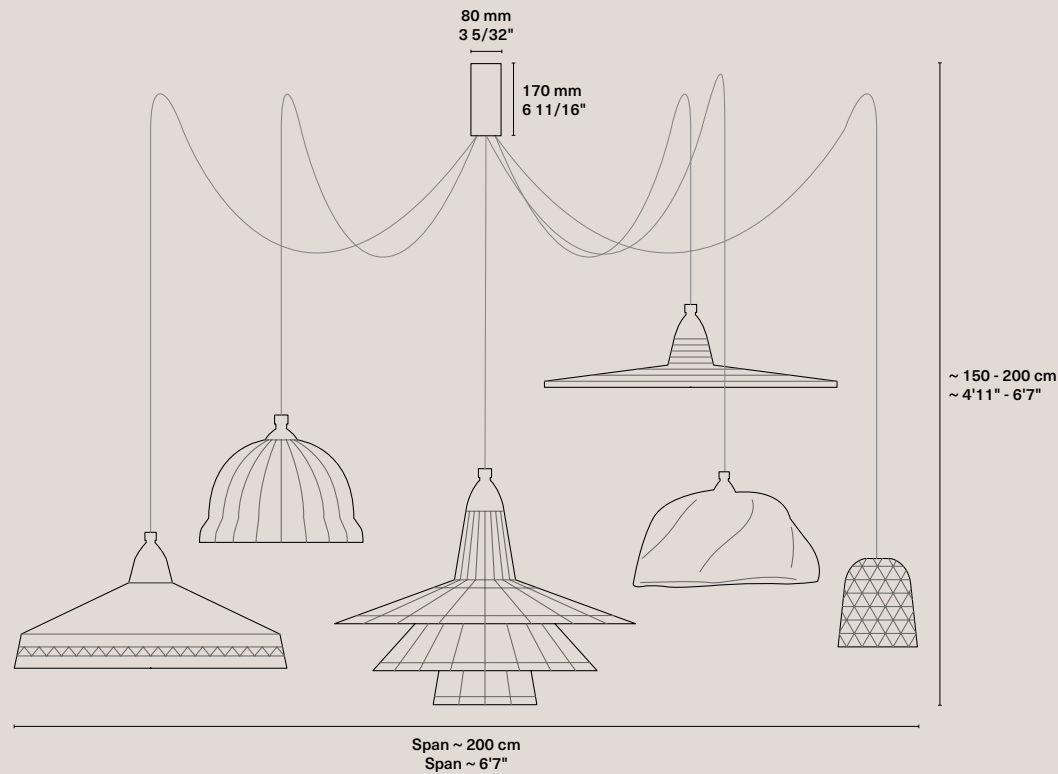

Collection

2013 - 2026

Sets

Collection Set of 6

Includes:

- 1 x Eperara Siapidara XL-A
- 1 x Chimbarongo Triple
- 1 x Abyssinia
- 1 x Mapuche
- 1 x Pikul Large
- 1 x Bolgatanga Small

Weight	8 kg / 17.63 lbs
Rosette	Phosphated
Cable	1 x 100 cm / 1 x 3'3"
	5 x 250 cm / 5 x 8'2"
Base	2 x E14 (CE) / E12 (UL), 4 x E27 (CE) / E26 (UL)
Input power	34W
Light bulb	Included:
	2 x T25; 400 Lm; 2700K
	3 x T45; 600 Lm; 2700K
	1 x T30; 800 Lm (CE) / 600 Lm (UL); 2700K
Cable holder	3
Steel cable holder	2
Packaging	82 x 82 x 128 cm; 13 kg / 32" x 32" x 50"; 28.66 lbs
CE Product code	2_CE_PET_COL_SETS
UL Product code	2_UL_PET_COL_SETS