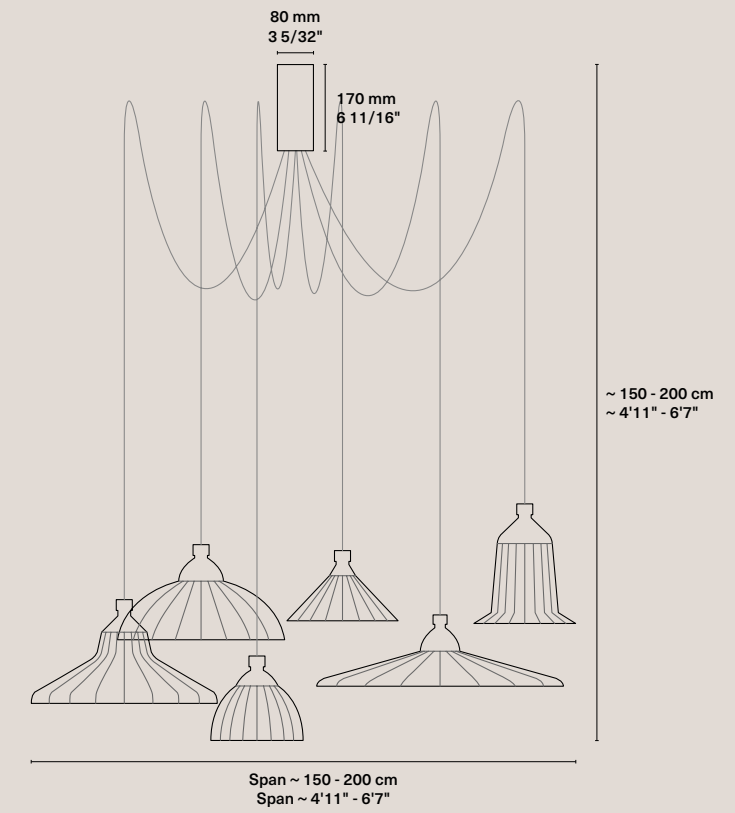

Eperara-Siapidara Set of 6

Includes:
1 x S-A
1 x S-B
1 x M
2 x L
1 x XL

Weight	2,8 kg / 6.17 lbs
Rosette	Phosphated
Cable	Color textile-covered. 6 x 250 cm / 6 x 8'2"
Base	6 x E14 (CE) / E12 (UL)
Input power	24W
Light bulb	Included: 6 x T25; 400 Lm; 2700K
Cable holder	6 units
Packaging	61 x 52 x 57 cm; 5 kg / 24" x 20" x 22"; 11.02 lbs

CE Product code 2_CE_PET_EPS_SET6
UL Product code 2_UL_PET_EPS_SET6