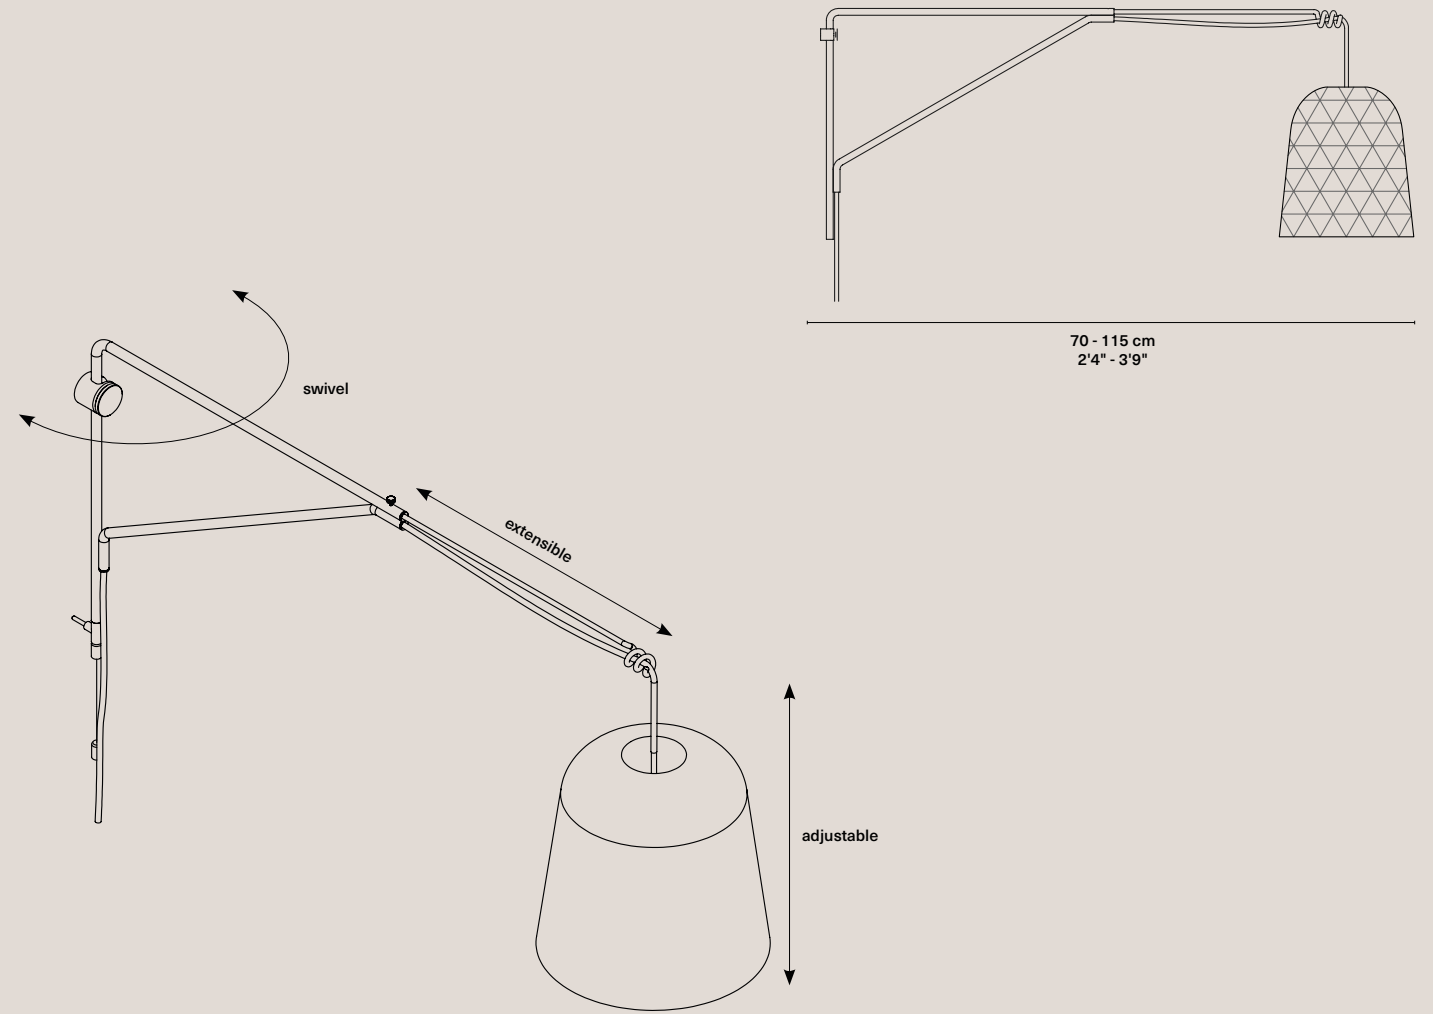

Pikul Wall

Weight	5 kg / 11.02 lbs
Lampshade	Large
Cable	Black textile-covered. 470 cm / 15'5"
Base	E14 (CE) / E12 (UL)
Input power	4W
Light bulb	Included: T25; 400 Lm; 2700K
Packaging	65 x 50 x 32 cm; 5 kg / 26" x 20" x 13"; 11.02 lbs

CE Product code 2_CE_PET_PIK_WAL
UL Product code 2_UL_PET_PIK_WAL