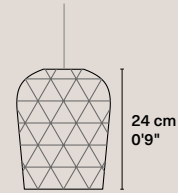

Single lamps

Chimbarongo S-A

Weight 0,4 kg / 0.88 lbs
Rosette Rusted. Ø 80 x 40 mm / Ø 3 5/32" x 1 9/16"
Cable Kraft-covered. 150 cm / 4'11"
Base E14 (CE) / E12 (UL)
Input power 4W
Light bulb Included: T25; 400 Lm; 2700K
Packaging 51 x 42 x 42 cm; 1,4 kg / 20" x 17" x 17"; 3.09 lbs

Steel cable and power cable
fixed to ceiling rosette.

Weight	2,6 kg / 5.73 lbs
Rosette	Phosphated. Ø 80 x 40 mm / Ø 3 5/32" x 1 9/16"
Cable	Textile-covered. 160 cm / 5'3"
Steel cable	150 cm / 4'11"
Base	E27 (CE) / E26 (UL)
Input power	6W
Light bulb	Included: T45; 600 Lm; 2700K
Packaging	83 x 83 x 63 cm; 3 kg / 33" x 33" x 25"; 6.61 lbs

Pikul S

Weight	0,3 kg / 0.66 lbs
Rosette	Phosphated. Ø 80 x 40 mm / Ø 3 5/32" x 1 9/16"
Cable	Black textile-covered. 150 cm / 4'11"
Base	E14 (CE) / E12 (UL)
Input power	4W
Light bulb	Included: T25; 400 Lm; 2700K
Packaging	36 x 31 x 27 cm; 1,5 kg / 14" x 12" x 11"; 3.31 lbs