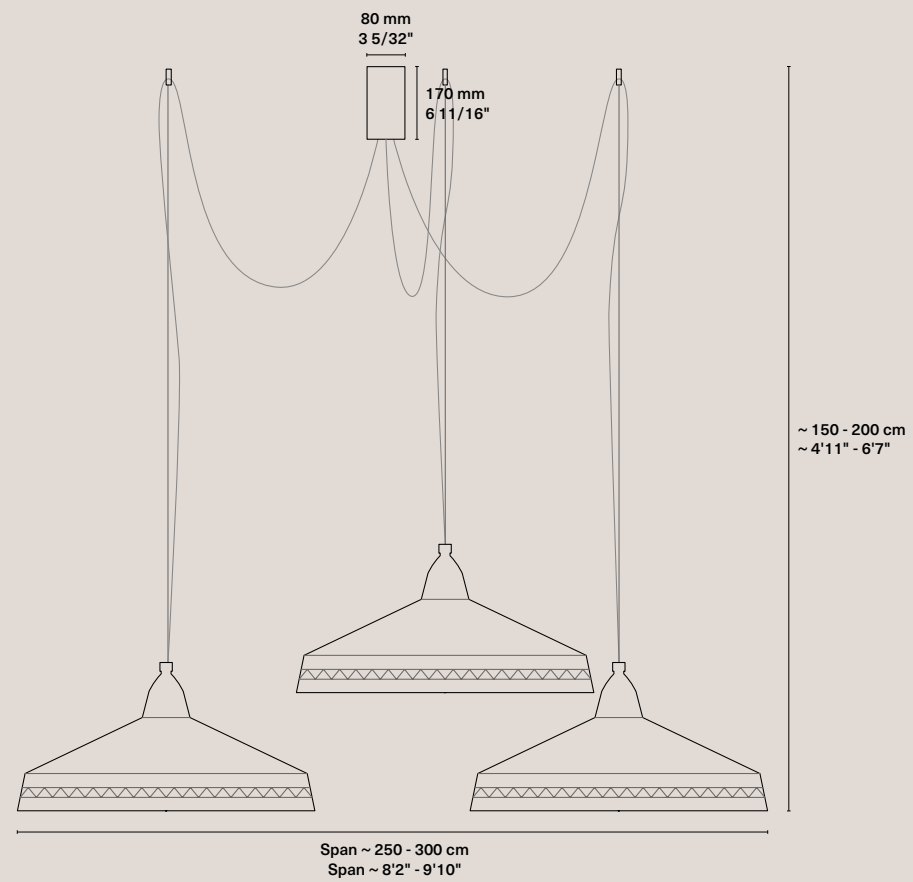

Mapuche

Chile, 2017

Sets

Mapuche Set of 3

Includes:
3 x Mapuche

This lamp is available to be installed with the 3 lamps in a row instead of circular configuration.

Weight	8,2 kg / 18.08 lbs
Rosette	Phosphated
Cable	Textile-covered. 3 x 250 cm / 3 x 8'2"
Base	3 x E27 (CE) / E26 (UL)
Input power	18W
Light bulb	Included: 3 x T45; 600 Lm; 2700K
Cable holder	3
Packaging	82 x 82 x 128 cm; 9 kg / 32" x 32" x 50"; 19.84 lbs

CE Product code	2_CE_PET_MAP_SET3
UL Product code	2_UL_PET_MAP_SET3