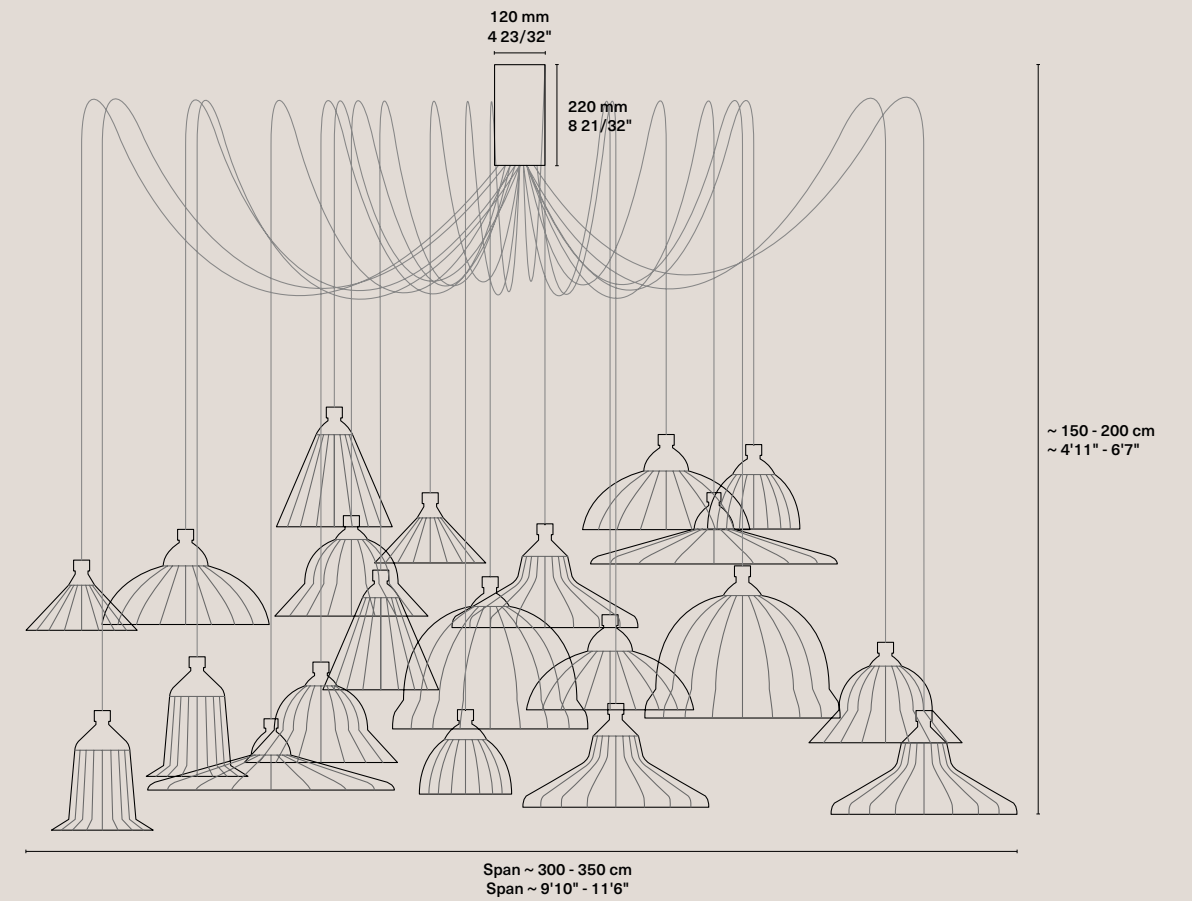

Eperara-Siapidara Set of 21

Includes:

- 2 x S-A
- 2 x S-B
- 2 x M-A
- 2 x M-B
- 3 x L-A
- 3 x L-B
- 3 x L-C
- 2 x XL-A
- 2 x XL-B

Weight	9,9 kg / 21.83 lbs	CE
Rosette	Phosphated	
Cable	Color textile-covered 7 x 250 cm / 7 x 8'2" 7 x 300 cm / 7 x 9'10" 7 x 350 cm / 7 x 11'8"	
Base	19 x E14 (CE) / E12 (UL) 2 x E27 (CE) / E26 (UL)	
Input power	88W	
Light bulb	Included: 19 x T25; 400 Lm; 2700K 2 x T45; 600 Lm; 2700K	
Cable holder	21 units	
Packaging	91 x 61 x 82 cm; 16 kg / 36" x 24" x 32"; 35.27 lbs	
CE Product code	2_CE_PET_EPS_SET21	
UL Product code	2_UL_PET_EPS_SET21