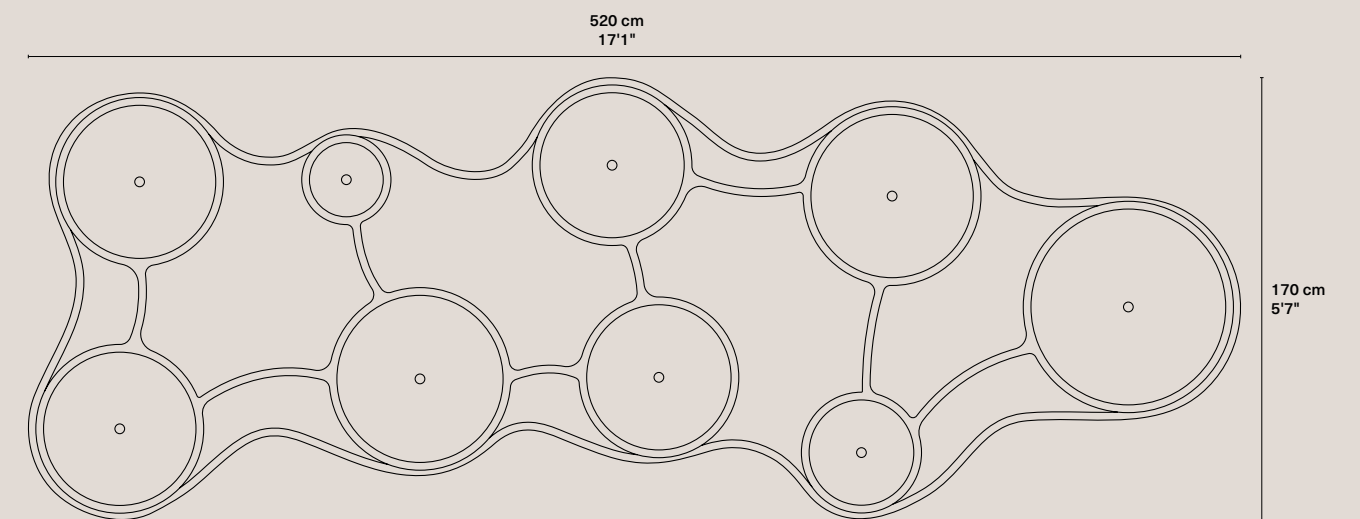

Gurunsi Linear

Weight	15 kg / 33.07 lbs
Rosette	Phosphated. Ø 120 x 25 mm / Ø 4 23/32" x 1"
Cable	Black textile-covered. 200 cm / 6'7"
Base	GU10
Input power	71,1W
Light bulb	Included: 9 x PAR16; 650 Lm; 2700K
Steel cable holder	9 units
Packaging	200 x 120 x 72 cm; 90 kg / 79" x 47" x 28"; 198.42 lbs

CE Product code 2_CE_PET_GUR_L
UL Product code 2_UL_PET_GUR_L