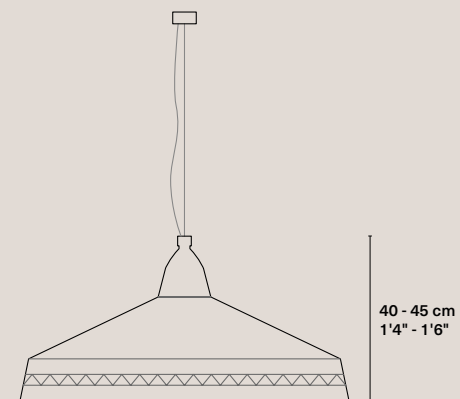

Mapuche

Chile, 2017

Single lamps

Mapuche Single A

Steel cable and power cable
fixed to ceiling rosette.

Weight	2,6 kg / 5.73 lbs
Rosette	Phosphated. Ø 80 x 40 mm / Ø 3 5/32" x 1 9/16"
Cable	Textile-covered. 160 cm / 5'3"
Steel cable	150 cm / 4'11"
Base	E27 (CE) / E26 (UL)
Input power	6W
Light bulb	Included: T45; 600 Lm; 2700K
Packaging	83 x 83 x 63 cm; 3 kg / 33" x 33" x 25"; 6.61 lbs

CE Product code 2_CE_PET_MAP_A
UL Product code 2_UL_PET_MAP_A