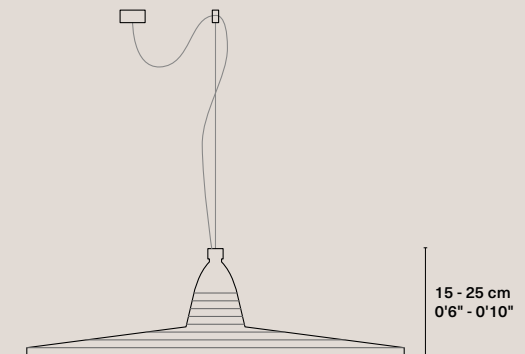

Abyssinia Single B

Power cable fixed to ceiling
rosette and steel cable fixed
independently to the ceiling.

Weight	3,2 kg / 7.05 lbs
Rosette	Phosphated. Ø 80 x 40 mm / Ø 3 5/32" x 1 9/16"
Cable	Textile-covered. 250 cm / 8'2"
Steel cable	150 cm / 4'11"
Base	E27 (CE) / E26 (UL)
Input power	6W
Light bulb	Included bulb: T45; 600 Lm; 2700K
Steel cable holder	1 unit
Packaging	82 x 82 x 32 cm; 3 kg / 32" x 32" x 13"; 6.61 lbs

CE Product code 2_CE_PET_ABY_B
UL Product code 2_UL_PET_ABY_B