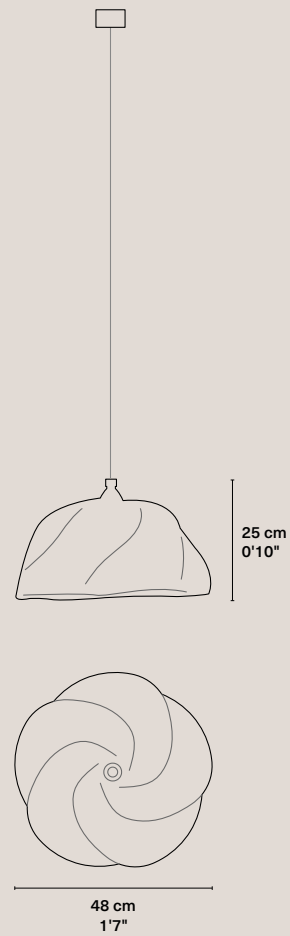

Bolgatanga

Ghana, 2020

Single lamps

Sets

Bolgatanga Small

Weight	0,8 kg / 1.76 lbs	CE UL
Rosette	Phosphated. Ø 80 x 40 mm / Ø 3 5/32" x 1 9/16"	
Cable	Black textile-covered. 150 cm / 4'11"	
Base	E27 (CE) / E26 (UL)	
Input power	6W	
Light bulb	Included: T45; 600 Lm; 2700K	
Packaging	51 x 42 x 42 cm; 1,5 kg / 20" x 17" x 17"; 3.31 lbs	
CE Product code	2_CE_PET_BOL_S_A	
UL Product code	2_UL_PET_BOL_S_A	