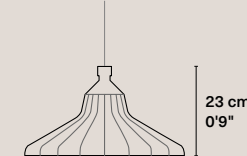

CE Product code 2_CE_PET_EPS_SB
UL Product code 2_UL_PET_EPS_SB

Eperara-Siapidara L-A

Weight 0,4 kg / 0.88 lbs
Rosette Phosphated. Ø 80 x 40 mm / Ø 3 5/32" x 1 9/16"
Cable Color textile-covered. 150 cm / 4'11"
Base E14 (CE) / E12 (UL)
Input power 4W
Light bulb Included: T25; 400 Lm; 2700K
Packaging 36 x 36 x 36 cm; 1,4 kg / 14" x 14" x 14"; 3.09 lbs

CE Product code 2_CE_PET_EPS_LA
UL Product code 2_UL_PET_EPS_LA

Eperara-Siapidara M-A

Weight 0,3 kg / 0.66 lbs
Rosette Phosphated. Ø 80 x 40 mm / Ø 3 5/32" x 1 9/16"
Cable Color textile-covered. 150 cm / 4'11"
Base E14 (CE) / E12 (UL)
Input power 4W
Light bulb Included: T25; 400 Lm; 2700K
Packaging 36 x 36 x 36 cm; 1 kg / 14" x 14" x 14"; 2.2 lbs

CE Product code 2_CE_PET_EPS_MA
UL Product code 2_UL_PET_EPS_MA

Eperara-Siapidara L-B

Weight 0,4 kg / 0.88 lbs
Rosette Phosphated. Ø 80 x 40 mm / Ø 3 5/32" x 1 9/16"
Cable Color textile-covered. 150 cm / 4'11"
Base E14 (CE) / E12 (UL)
Input power 4W
Light bulb Included: T25; 400 Lm; 2700K
Packaging 51 x 42 x 42 cm; 1,4 kg / 20" x 17" x 17"; 3.09 lbs