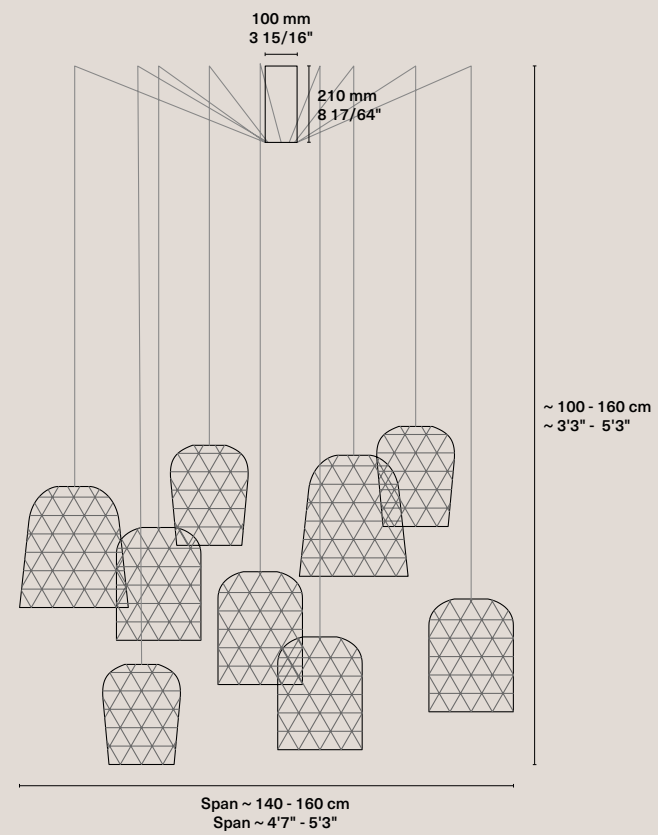

Pikul S

Weight	0,3 kg / 0.66 lbs
Rosette	Phosphated. Ø 80 x 40 mm / Ø 3 5/32" x 1 9/16"
Cable	Black textile-covered. 150 cm / 4'11"
Base	E14 (CE) / E12 (UL)
Input power	4W
Light bulb	Included: T25; 400 Lm; 2700K
Packaging	36 x 31 x 27 cm; 1,5 kg / 14" x 12" x 11"; 3.31 lbs

Pikul

Thailand, 2019

Sets

Pikul Set of 9

Includes:
3 x S
3 x M
3 x L

Weight	3,5 kg / 7.71 lbs
Rosette	Phosphated
Cable	Black textile-covered 3 x 160 cm / 1 x 5'3" 3 x 180 cm / 1 x 5'11" 3 x 200 cm / 2 x 6'7"
Base	9 x E14 (CE) / E12 (UL)
Input power	36W
Light bulb	Included: 9 x T25; 400 Lm; 2700K
Cable holder	9
Packaging	82 x 62 x 62 cm; 9 kg / 32" x 24" x 24"; 19.84 lbs
CE Product code	2_CE_PET_PIK_SET9
UL Product code	2_UL_PET_PIK_SET9