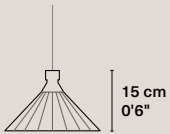

Weight 0,3 kg / 0.66 lbs
Rosette Phosphated. Ø 80 x 40 mm / Ø 3 5/32" x 1 9/16"
Cable Color textile-covered. 150 cm / 4'11"
Base E14 (CE) / E12 (UL)
Input power 4W
Light bulb Included: T25; 400 Lm; 2700K
Packaging 36 x 31 x 27 cm; 1 kg / 14" x 12" x 11"; 2.2 lbs

CE Product code 2_CE_PET_EPS_SA
UL Product code 2_UL_PET_EPS_SA

Eperara-Siapidara M-B

Weight 0,3 kg / 0.66 lbs
Rosette Phosphated. Ø 80 x 40 mm / Ø 3 5/32" x 1 9/16"
Cable Color textile-covered. 150 cm / 4'11"
Base E14 (CE) / E12 (UL)
Input power 4W
Light bulb Included: T25; 400 Lm; 2700K
Packaging 36 x 36 x 36 cm; 1 kg / 14" x 14" x 14"; 2.2 lbs

CE Product code 2_CE_PET_EPS_MB
UL Product code 2_UL_PET_EPS_MB

Eperara-Siapidara S-B

Weight 0,3 kg / 0.66 lbs
Rosette Phosphated. Ø 80 x 40 mm / Ø 3 5/32" x 1 9/16"
Cable Color textile-covered. 150 cm / 4'11"
Base E14 (CE) / E12 (UL)
Input power 4W
Light bulb Included: T25; 400 Lm; 2700K
Packaging 36 x 31 x 27 cm; 1 kg / 14" x 12" x 11"; 2.2 lbs

CE Product code 2_CE_PET_EPS_SB
UL Product code 2_UL_PET_EPS_SB

Eperara-Siapidara L-A

Weight 0,4 kg / 0.88 lbs
Rosette Phosphated. Ø 80 x 40 mm / Ø 3 5/32" x 1 9/16"
Cable Color textile-covered. 150 cm / 4'11"
Base E14 (CE) / E12 (UL)
Input power 4W
Light bulb Included: T25; 400 Lm; 2700K
Packaging 36 x 36 x 36 cm; 1,4 kg / 14" x 14" x 14"; 3.09 lbs