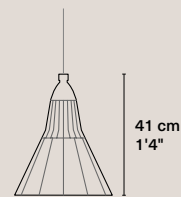

Chimbarongo S-B

Weight 0,4 kg / 0.88 lbs
Rosette Rusted. Ø 80 x 40 mm / Ø 3 5/32" x 1 9/16"
Cable Kraft-covered. 150 cm / 4'11"
Base E14 (CE) / E12 (UL)
Input power 4W
Light bulb Included: T25; 400 Lm; 2700K
Packaging 51 x 42 x 42 cm; 1,4 kg / 20" x 17" x 17"; 3.09 lbs

CE Product code 2_CE_PET_CHM_SB
UL Product code 2_UL_PET_CHM_SB