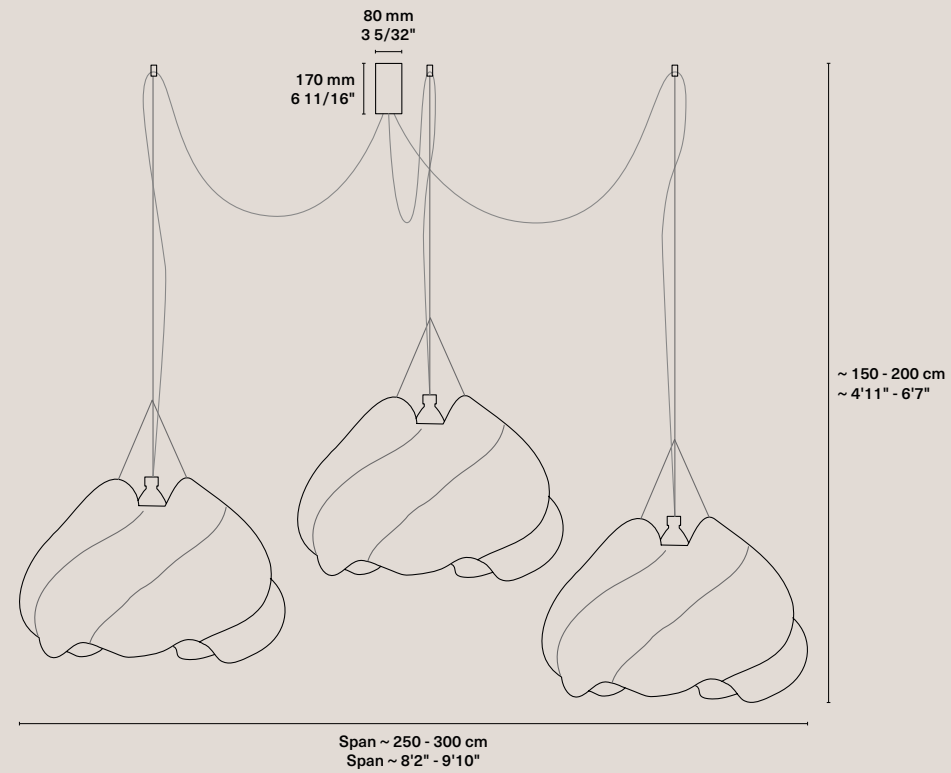

Bolgatanga Large Single B

Power cable fixed to ceiling rosette and steel cable fixed independently to the ceiling.

Weight	3 kg / 6.61 lbs
Rosette	Phosphated. Ø 80 x 40 mm / Ø 3 5/32" x 1 9/16"
Cable	Black textile-covered. 250 cm / 8'2"
Steel cable	150 cm / 4'11"
Base	E27 (CE) / E26 (UL)
Input power	10W (CE) / 6W (UL)
Light bulb	Included: G200; 1521 Lm; 2700K (CE) T45; 600 Lm; 2700K (UL)
Steel cable holder	1 unit
Packaging	82 x 82 x 62 cm; 5 kg / 32" x 32" x 24"; 11.02 lbs
CE Product code	2_CE_PET_BOL_B
UL Product code	2_UL_PET_BOL_B

Bolgatanga

Ghana, 2020

Sets

Bolgatanga Set of 3 Large

Includes:
3 x Bolgatanga
Large

This lamp is available to be installed with the 3 lamps in a row instead of circular configuration.

Weight	10 kg / 22.04 lbs
Rosette	Phosphated
Cable	Black textile-covered. 3 x 250 cm / 3 x 8'2"
Steel cable	150 cm / 4'11"
Base	3 x E27 (CE) / E26 (UL)
Input power	30W (CE) / 18W (UL)
Light bulb	Included: 3 x G200; 1521 Lm; 2700K (CE) 3 x T45; 600 Lm; 2700K (UL)
Steel cable holder	3 units
Packaging	82 x 82 x 128 cm; 15 kg / 32" x 32" x 50"; 33.07 lbs
CE Product code	2_CE_PET_BOL_SET3
UL Product code	2_UL_PET_BOL_SET3

Ibisi

Rwanda, 2025

Ibisi Tiny

Ibisi Medium

Ibisi Large

Ibisi

Rwanda, 2025

Single lamps