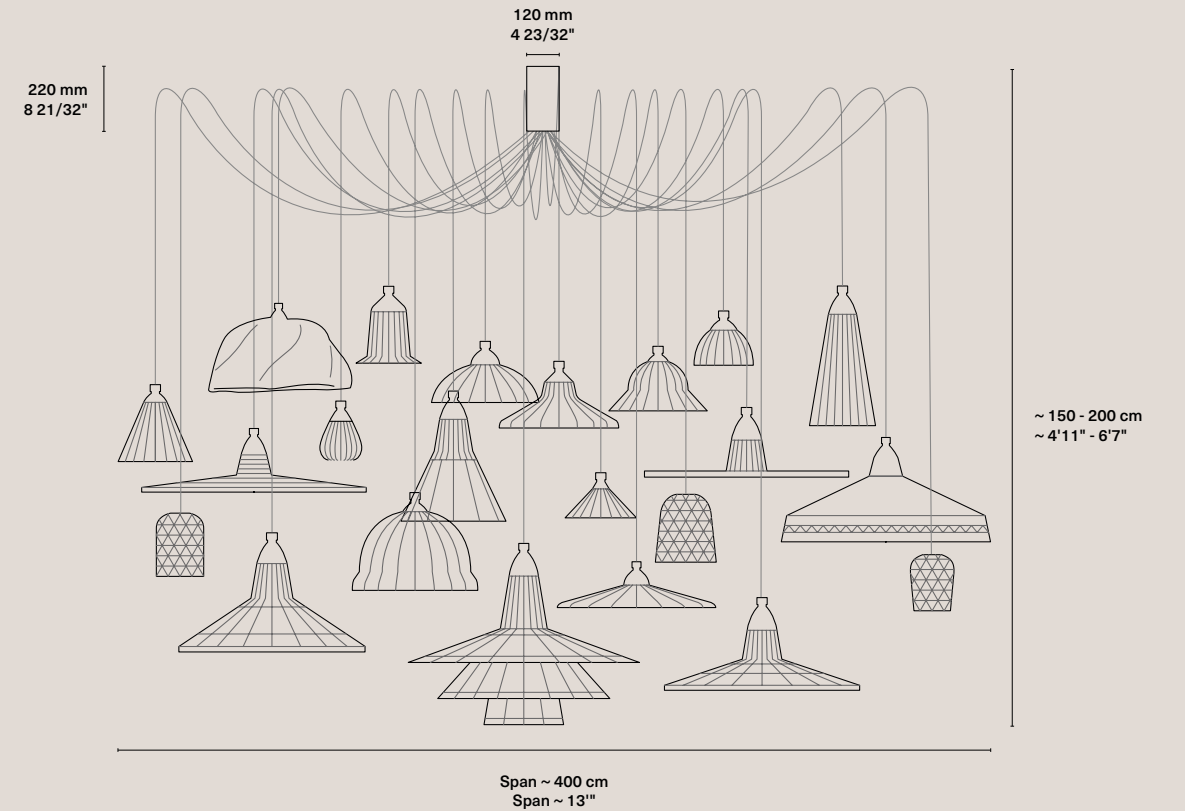

Attention

PET Lamp Collection set of 22 comes in three boxes and requires the help of a professional electrician to make the final assembly on the lamp.

Weight	18 kg / 39.68 lbs
Rosette	Phosphated
Cable	1 x 100 cm / 1 x 3'3"
	7 x 250 cm / 7 x 8'2"
	7 x 300 cm / 7 x 9'10"
	7 x 350 cm / 7 x 11'6"
Base	18 x E14 (CE) / E12 (UL), 4 x E27 (CE) / E26 (UL)
Input power	98W
Light bulb	Included bulbs:
	17 x T25; 400 Lm; 2700K
	3 x T45; 600 Lm; 2700K
	1 x T30; 800 Lm (CE) / 600 Lm (UL); 2700K
	1 x PAR16; 650 Lm; 2700K
Cable holder	19
Steel cable holder	2
Packaging	Box 1: 82 x 82 x 62 cm; 6 kg / 32" x 32" x 24"; 12.23 lbs Box 2: 82 x 82 x 128 cm; 18.3 kg / 32" x 32" x 50"; 40 lbs
CE Product code	2_CE_PET_COL_SETL
UL Product code	2_UL_PET_COL_SETL