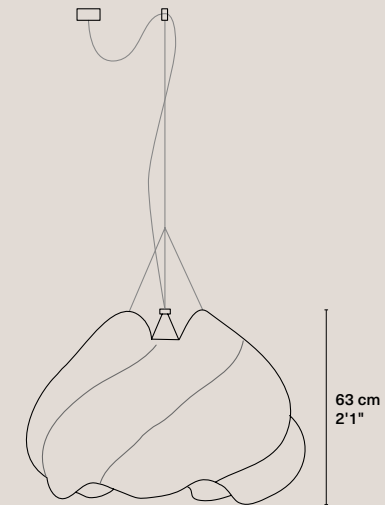

CE Product code	2_CE_PET_BOL_S_SET12
UL Product code	2_UL_PET_BOL_S_SET12

Bolgatanga

Ghana, 2020

Single lamps

Bolgatanga Large Single A

Steel cable and power cable fixed to ceiling rosette.

Weight	3 kg / 6.61 lbs
Rosette	Phosphated. Ø 80 x 40 mm / Ø 3 5/32" x 1 9/16"
Cable	Black textile-covered. 160 cm / 5'3"
Steel cable	150 cm / 4'11"
Base	E27 (CE) / E26 (UL)
Input power	10W (CE) / 6W (UL)
Light bulb	Included: G200; 1521 Lm; 2700K (CE) T45; 600 Lm; 2700K (UL)
Packaging	82 x 82 x 62 cm; 5 kg / 32" x 32" x 24"; 11.02 lbs
CE Product code	2_CE_PET_BOL_A
UL Product code	2_UL_PET_BOL_A

Bolgatanga Large Single B

Power cable fixed to ceiling rosette and steel cable fixed independently to the ceiling.

Weight	3 kg / 6.61 lbs
Rosette	Phosphated. Ø 80 x 40 mm / Ø 3 5/32" x 1 9/16"
Cable	Black textile-covered. 250 cm / 8'2"
Steel cable	150 cm / 4'11"
Base	E27 (CE) / E26 (UL)
Input power	10W (CE) / 6W (UL)
Light bulb	Included: G200; 1521 Lm; 2700K (CE) T45; 600 Lm; 2700K (UL)
Steel cable holder	1 unit
Packaging	82 x 82 x 62 cm; 5 kg / 32" x 32" x 24"; 11.02 lbs
CE Product code	2_CE_PET_BOL_B
UL Product code	2_UL_PET_BOL_B