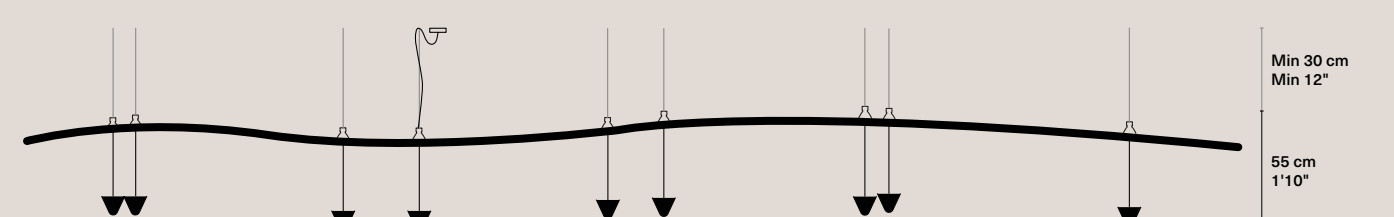

Gurunsi Linear

Weight	15 kg / 33.07 lbs
Rosette	Phosphated. Ø 120 x 25 mm / Ø 4 23/32" x 1"
Cable	Black textile-covered. 200 cm / 6'7"
Base	GU10
Input power	71,1W
Light bulb	Included: 9 x PAR16; 650 Lm; 2700K
Steel cable holder	9 units
Packaging	200 x 120 x 72 cm; 90 kg / 79" x 47" x 28"; 198.42 lbs

CE Product code 2_CE_PET_GUR_L
UL Product code 2_UL_PET_GUR_L