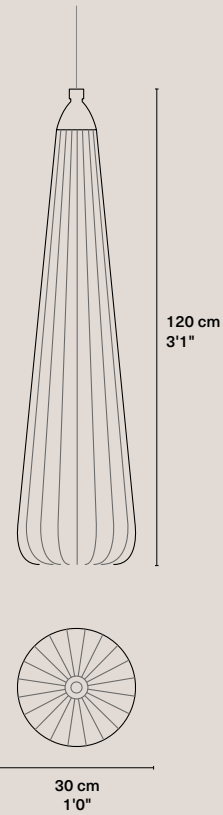

Ibisi

Rwanda, 2025

Single lamps

Ibisi Medium

Weight	1,7 kg / 3.75 lbs
Rosette	Phosphated. Ø 80 x 40 mm / Ø 3 5/32" x 1 9/16"
Cable	Black textile-covered. 150 cm / 4'11"
Base	E27 (CE) / E26 (UL)
Input power	9,5W
Light bulb	Included bulb: PAR30; 740 Lm; 2700K
Packaging	140 x 40 x 40 cm; 8 kg / 55" x 16" x 16"; 17.64 lbs

CE Product code 2_CE_PET_IBISI_M
UL Product code 2_UL_PET_IBISI_M