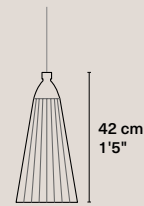

Weight 0,3 kg / 0.66 lbs
Rosette Phosphated. Ø 80 x 40 mm / Ø 3 5/32" x 1 9/16"
Cable Color textile-covered. 150 cm / 4'11"
Base E14 (CE) / E12 (UL)
Input power 4W
Light bulb Included: T25; 400 Lm; 2700K
Packaging 36 x 31 x 27 cm; 1 kg / 14" x 12" x 11"; 2.2 lbs

CE Product code 2_CE_PET_EPS_LB
UL Product code 2_UL_PET_EPS_LB

Eperara-Siapidara

Colombia, 2013

Single lamps

Eperara-Siapidara L-C

Weight 0,4 kg / 0.88 lbs
Rosette Phosphated. Ø 80 x 40 mm / Ø 3 5/32" x 1 9/16"
Cable Color textile-covered. 150 cm / 4'11"
Base E14 (CE) / E12 (UL)
Input power 4W
Light bulb Included: T25; 400 Lm; 2700K
Packaging 36 x 36 x 36 cm; 1,4 kg / 14" x 14" x 14"; 3.09 lbs

CE Product code 2_CE_PET_EPS_XLA
UL Product code 2_UL_PET_EPS_XLA

Eperara-Siapidara XL-B

Weight 0,5 kg / 1.1 lbs
Rosette Phosphated. Ø 80 x 40 mm / Ø 3 5/32" x 1 9/16"
Cable Color textile-covered. 150 cm / 4'11"
Base E14 (CE) / E12 (UL)
Input power 4W
Light bulb Included bulb: T25; 400 Lm; 2700K
Packaging 51 x 42 x 42 cm; 1,4 kg / 20" x 17" x 17"; 3.09 lbs

Single lamps

Chimbarongo S-A

Weight 0,4 kg / 0.88 lbs
Rosette Rusted. Ø 80 x 40 mm / Ø 3 5/32" x 1 9/16"
Cable Kraft-covered. 150 cm / 4'11"
Base E14 (CE) / E12 (UL)
Input power 4W
Light bulb Included: T25; 400 Lm; 2700K
Packaging 51 x 42 x 42 cm; 1,4 kg / 20" x 17" x 17"; 3.09 lbs