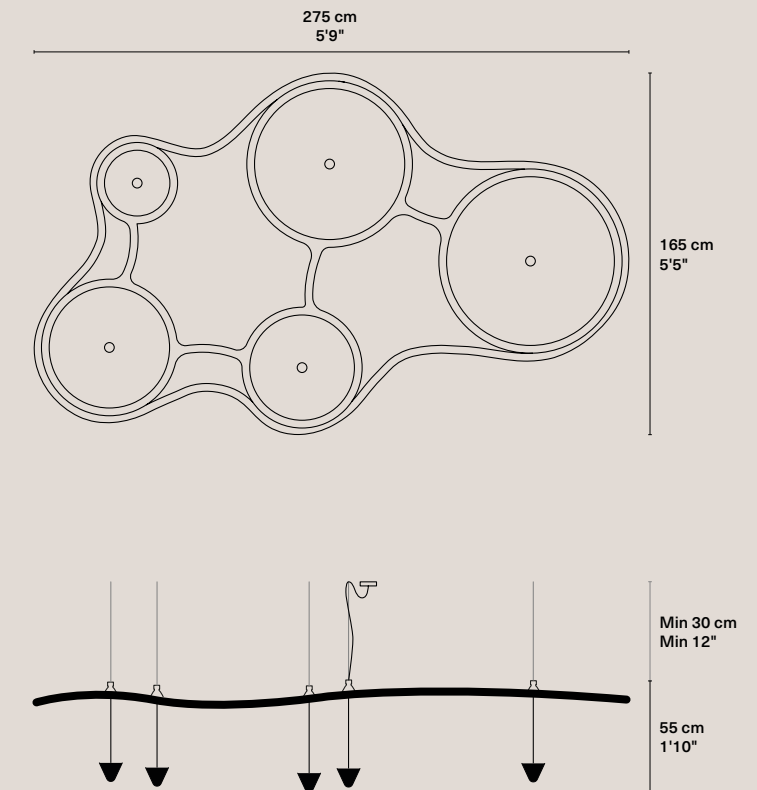

CE Product code 2_CE_PET_IBISI_M
UL Product code 2_UL_PET_IBISI_M

Ibisi Large

Weight	2,7 kg / 5.95 lbs
Rosette	Phosphated. Ø 80 x 40 mm / Ø 3 5/32" x 1 9/16"
Cable	Black textile-covered. 150 cm / 4'11"
Base	E27 (CE) / E26 (UL)
Input power	9,5W
Light bulb	Included bulb: PAR30; 740 Lm; 2700K
Packaging	180 x 50 x 50 cm; 12 kg / 71" x 20" x 20"; 26.46 lbs

Ghana, 2024

Single lamps

Shapes

Gurunsi Single

Weight	3,6 kg / 7.94 lbs
Rosette	Phosphated. Ø 80 x 40 mm / Ø 3 5/32" x 1 9/16"
Cable	Black textile-covered. 160 cm / 5'3"
Steel cable	150 cm / 4'11"
Base	GU10
Input power	7,9W (CE) / 6W (UL)
Light bulb	Included: PAR16; 650 Lm; 2700K
Packaging	125 x 125 x 25 cm; 5 kg / 49" x 49" x 10"; 11.02 lbs

CE

CE Product code	2_CE_PET_GUR_S
UL Product code	2_UL_PET_GUR_S

Gurunsi Oval

Weight	7 kg / 15.43 lbs
Rosette	Phosphated. Ø 120 x 25 mm / Ø 4 23/32" x 1"
Cable	Black textile-covered. 200 cm / 6'7"
Base	GU10
Input power	39,5W
Light bulb	Included: 5 x PAR16; 650 Lm; 2700K
Steel cable holder	5 units
Packaging	170 x 95 x 52 cm; 80 kg / 67" x 37" x 20"; 176.37 lbs

CE UL

CE Product code	2_CE_PET_GUR_O
UL Product code	2_UL_PET_GUR_O

Gurunsi

Ghana, 2024

Single lamps

Gurunsi Round

Weight	15 kg / 33.07 lbs
Rosette	Phosphated. Ø 120 x 25 mm / Ø 4 23/32" x 1"
Cable	Black textile-covered. 200 cm / 6'7"
Base	GU10
Input power	71,1W
Light bulb	Included: 9 x PAR16; 650 Lm; 2700K
Steel cable holder	9 units
Packaging	240 x 120 x 67 cm; 90 kg / 94" x 47" x 26"; 198.42 lbs