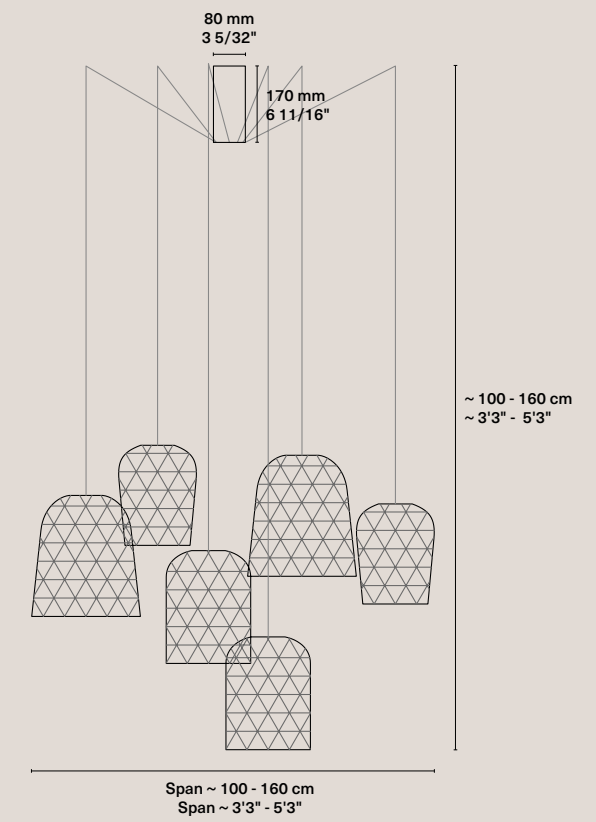

Pikul Set of 6

Includes:
2 x S
2 x M
2 x L

Weight	2,7 kg / 5.95 lbs	CE UL
Rosette	Phosphated	
Cable	Black textile-covered	
	2 x 140 cm / 2 x 4'7"	
	2 x 160 cm / 2 x 5'3"	
	2 x 180 cm / 2 x 5'11"	
Base	6 x E14 (CE) / E12 (UL)	
Input power	24W	
Light bulb	Included: 6 x T25; 400 Lm; 2700K	
Cable holder	6	
Packaging	61 x 52 x 57 cm; 6 kg / 24" x 20" x 22"; 13.23 lbs	
CE Product code	2_CE_PET_PIK_SET6	
UL Product code	2_UL_PET_PIK_SET6