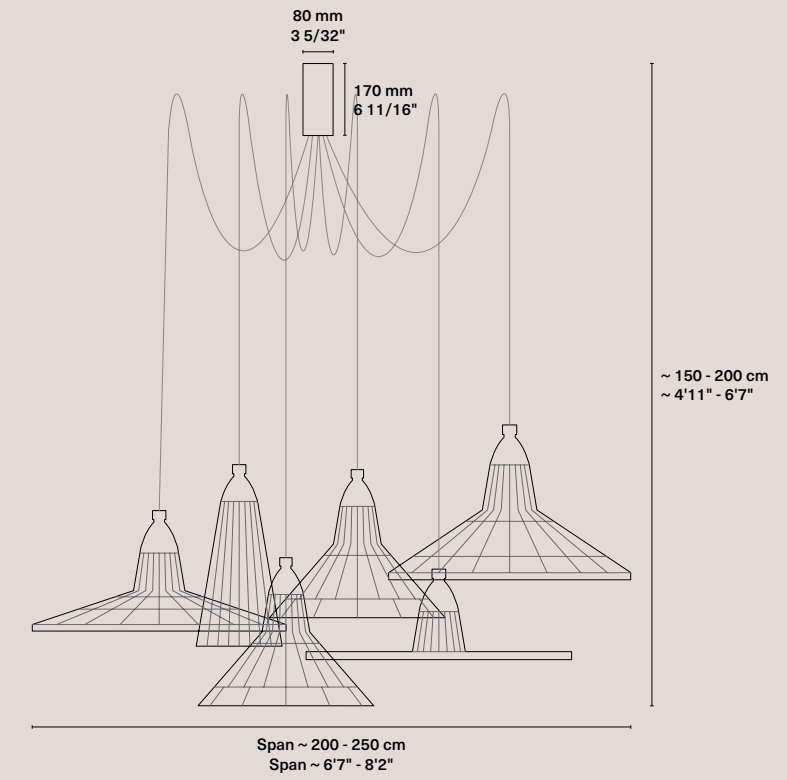

Chimbarongo Set of 6

Includes:
1 x S-A
1 x S-B
1 x M-A
1 x M-B
1 x L-A
1 x L-B

Weight	3,3 kg / 7.28 lbs
Rosette	Rusted
Cable	Kraft-covered. 6 x 250 cm / 6 x 8'2"
Base	6 x E14 (CE) / E12 (UL)
Input power	24W
Light bulb	Included: 6 x T25; 400 Lm; 2700K
Cable holder	6 units
Packaging	82 x 62 x 62 cm; 6 kg / 32" x 24" x 24"; 13.23 lbs

CE Product code 2_CE_PET_CHM_SET6
UL Product code 2_UL_PET_CHM_SET6