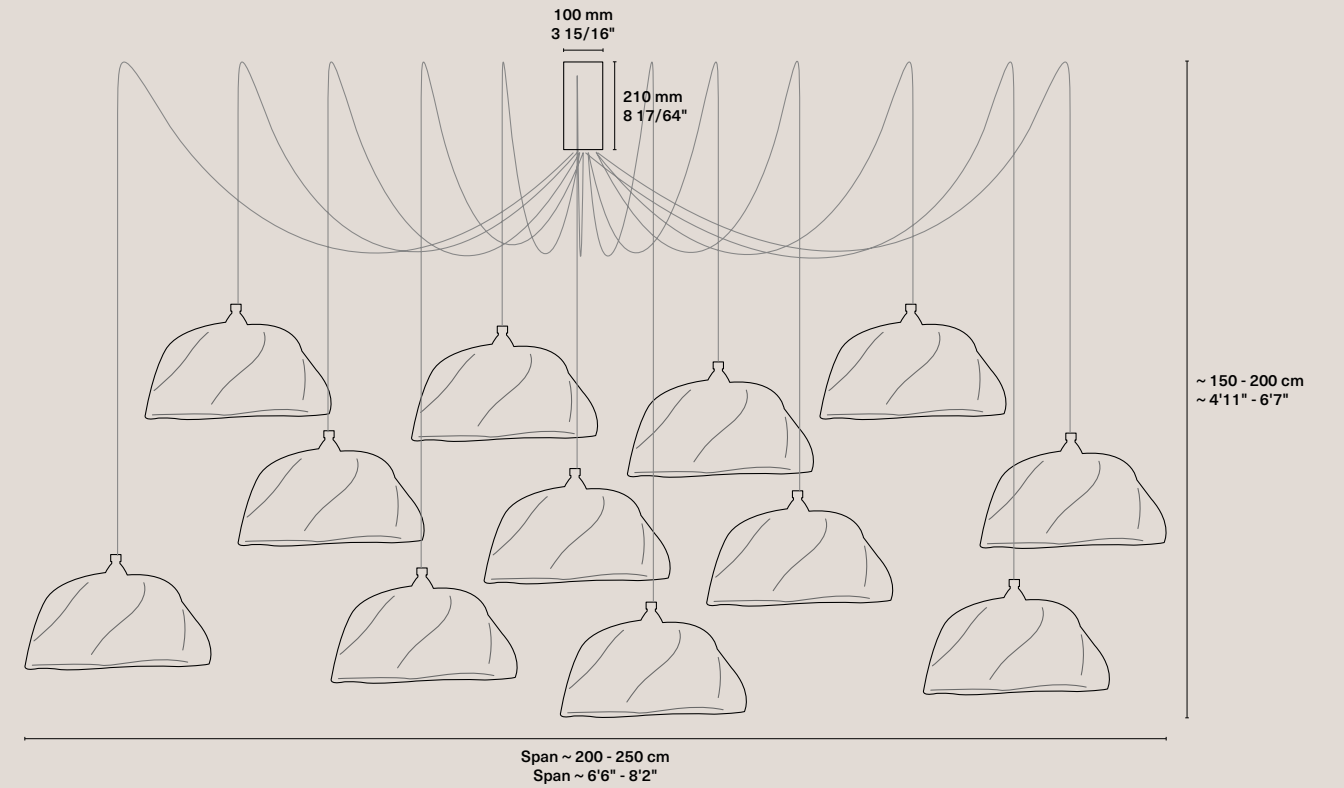

CE Product code	2_CE_PET_BOL_S_SET12
UL Product code	2_UL_PET_BOL_S_SET12

Bolgatanga

Ghana, 2020

Single lamps

Bolgatanga Large Single A

Steel cable and power cable fixed to ceiling rosette.

Weight	3 kg / 6.61 lbs
Rosette	Phosphated. Ø 80 x 40 mm / Ø 3 5/32" x 1 9/16"
Cable	Black textile-covered. 160 cm / 5'3"
Steel cable	150 cm / 4'11"
Base	E27 (CE) / E26 (UL)
Input power	10W (CE) / 6W (UL)
Light bulb	Included: G200; 1521 Lm; 2700K (CE) T45; 600 Lm; 2700K (UL)
Packaging	82 x 82 x 62 cm; 5 kg / 32" x 32" x 24"; 11.02 lbs
CE Product code	2_CE_PET_BOL_A
UL Product code	2_UL_PET_BOL_A