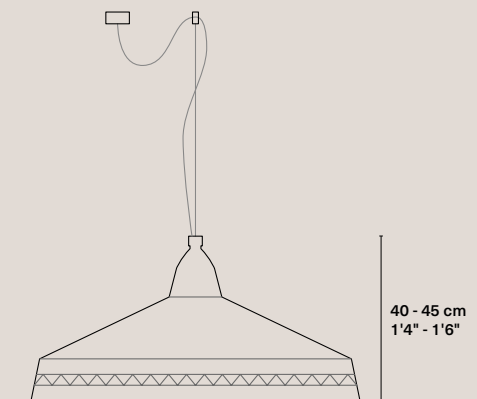

Mapuche Single B

Power cable fixed to ceiling
rosette and steel cable fixed
independently to the ceiling.

Weight	2,7 kg / 5.95 lbs
Rosette	Phosphated. Ø 80 x 40 mm / Ø 3 5/32" x 1 9/16"
Cable	Textile-covered. 250 cm / 8'2"
Steel cable	150 cm / 4'11"
Base	E27 (CE) / E26 (UL)
Input power	6W
Light bulb	Included: T45; 600 Lm; 2700K
Steel cable holder	1 unit
Packaging	83 x 83 x 63 cm; 3 kg / 33" x 33" x 25"; 6.61 lbs

CE Product code 2_CE_PET_MAP_B
UL Product code 2_UL_PET_MAP_B