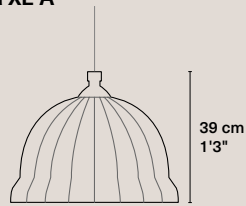

CE Product code 2_CE_PET_EPS_MA
UL Product code 2_UL_PET_EPS_MA

Eperara-Siapidara L-B

Weight 0,4 kg / 0.88 lbs
Rosette Phosphated. Ø 80 x 40 mm / Ø 3 5/32" x 1 9/16"
Cable Color textile-covered. 150 cm / 4'11"
Base E14 (CE) / E12 (UL)
Input power 4W
Light bulb Included: T25; 400 Lm; 2700K
Packaging 51 x 42 x 42 cm; 1,4 kg / 20" x 17" x 17"; 3.09 lbs

CE Product code 2_CE_PET_EPS_LB
UL Product code 2_UL_PET_EPS_LB

Eperara-Siapidara

Colombia, 2013

Single lamps

Eperara-Siapidara L-C

Weight 0,4 kg / 0.88 lbs
Rosette Phosphated. Ø 80 x 40 mm / Ø 3 5/32" x 1 9/16"
Cable Color textile-covered. 150 cm / 4'11"
Base E14 (CE) / E12 (UL)
Input power 4W
Light bulb Included: T25; 400 Lm; 2700K
Packaging 36 x 36 x 36 cm; 1,4 kg / 14" x 14" x 14"; 3.09 lbs

CE Product code 2_CE_PET_EPS_LC
UL Product code 2_UL_PET_EPS_LC

Eperara-Siapidara XL-A

Weight 0,5 kg / 1.1 lbs
Rosette Phosphated. Ø 80 x 40 mm / Ø 3 5/32" x 1 9/16"
Cable Color textile-covered. 150 cm / 4'11"
Base E27 (CE) / E26 (UL)
Input power 6W
Light bulb Included: T45; 600 Lm; 2700K
Packaging 51 x 42 x 42 cm; 1,4 kg / 20" x 17" x 17"; 3.09 lbs

CE Product code 2_CE_PET_EPS_XLA
UL Product code 2_UL_PET_EPS_XLA

Eperara-Siapidara XL-B

Weight 0,5 kg / 1.1 lbs
Rosette Phosphated. Ø 80 x 40 mm / Ø 3 5/32" x 1 9/16"
Cable Color textile-covered. 150 cm / 4'11"
Base E14 (CE) / E12 (UL)
Input power 4W
Light bulb Included bulb: T25; 400 Lm; 2700K
Packaging 51 x 42 x 42 cm; 1,4 kg / 20" x 17" x 17"; 3.09 lbs