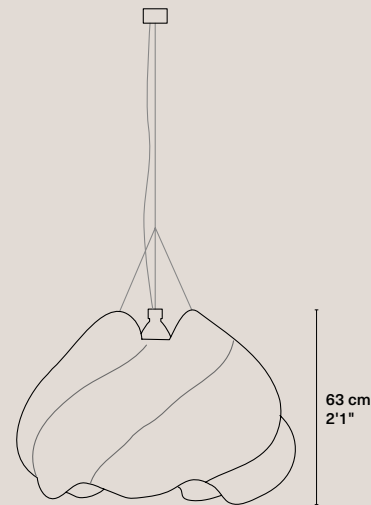

CE Product code	2_CE_PET_BOL_S_SET12
UL Product code	2_UL_PET_BOL_S_SET12

Bolgatanga

Ghana, 2020

Single lamps

Bolgatanga Large Single A

Steel cable and power cable fixed to ceiling rosette.

Weight	3 kg / 6.61 lbs
Rosette	Phosphated. Ø 80 x 40 mm / Ø 3 5/32" x 1 9/16"
Cable	Black textile-covered. 160 cm / 5'3"
Steel cable	150 cm / 4'11"
Base	E27 (CE) / E26 (UL)
Input power	10W (CE) / 6W (UL)
Light bulb	Included: G200; 1521 Lm; 2700K (CE) T45; 600 Lm; 2700K (UL)
Packaging	82 x 82 x 62 cm; 5 kg / 32" x 32" x 24"; 11.02 lbs
CE Product code	2_CE_PET_BOL_A
UL Product code	2_UL_PET_BOL_A

Bolgatanga Large Single B

Power cable fixed to ceiling rosette and steel cable fixed independently to the ceiling.

Weight	3 kg / 6.61 lbs
Rosette	Phosphated. Ø 80 x 40 mm / Ø 3 5/32" x 1 9/16"
Cable	Black textile-covered. 250 cm / 8'2"
Steel cable	150 cm / 4'11"
Base	E27 (CE) / E26 (UL)
Input power	10W (CE) / 6W (UL)
Light bulb	Included: G200; 1521 Lm; 2700K (CE) T45; 600 Lm; 2700K (UL)
Steel cable holder	1 unit
Packaging	82 x 82 x 62 cm; 5 kg / 32" x 32" x 24"; 11.02 lbs
CE Product code	2_CE_PET_BOL_B
UL Product code	2_UL_PET_BOL_B