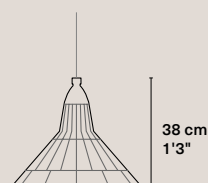

Chimbarongo M-A

Weight 0,4 kg / 0.88 lbs
Rosette Rusted. Ø 80 x 40 mm / Ø 3 5/32" x 1 9/16"
Cable Kraft-covered. 150 cm / 4'11"
Base E14 (CE) / E12 (UL)
Input power 4W
Light bulb Included: T25; 400 Lm; 2700K
Packaging 51 x 42 x 42 cm; 1,4 kg / 20" x 17" x 17"; 3.09 lbs

CE Product code 2_CE_PET_CHM_MA
UL Product code 2_UL_PET_CHM_MA