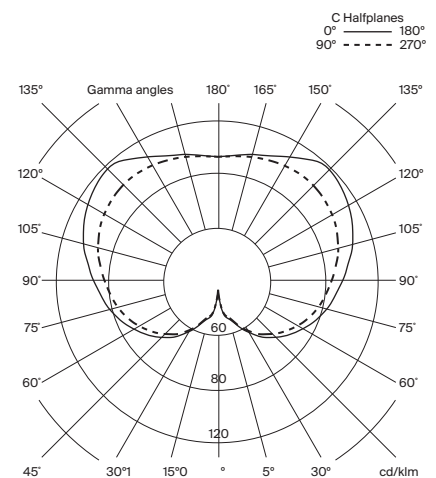

### General description:

Black or english green aluminium structure.

White opal polyethylene lampshade.

Lithium battery.

Switch incorporated into the luminaire with 3 intensity levels.

Range: 5h on high power / 12h on medium power / 24h on minimum power.

Luminous flux: 313 lm

Built-in dimmable LED

3 light output intensities.

Suitable for outdoor use.

Always use this light source.

Input voltage: 100 ~ 240 Vac.

(50 Hz / 60 Hz). According to destination.

**Regulations:**