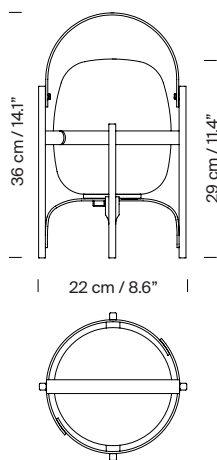

Regulations:

European version
UNE-EN 60598
UNE-EN 55015
UNE-EN 60529

Maintenance:

Clean with a smooth cloth. Do not use ammonia, solvents or abrasive cleaning products.

Others:

The lamp is delivered in one package.
The assembly instructions are delivered with the product.

Model: