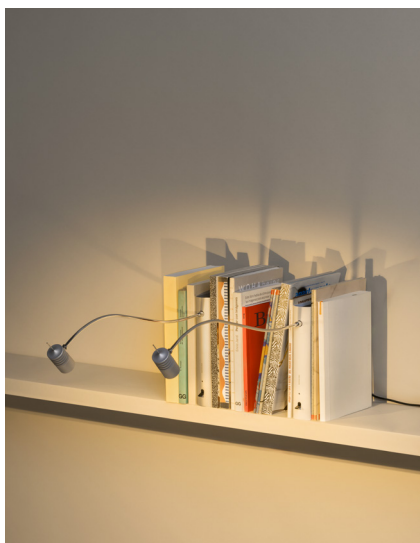

## Bib Luz

Oscar Tusquets, 1986  
Table Lamps

Off white

Aluminium grey

In 1986, while researching the best way to illuminate his library, Oscar Tusquets conceived a lamp that would adapt to any position on the shelf, take up little space and go unnoticed. In his own words, what could he imagine better than a book?

Bib Luz features a metallic book-shaped body and is designed to be placed on shelves, between real books. Extending from the top of the spine is a slender arm with a light point at its end, allowing any corner to be illuminated or accentuated.

This lamp, widely celebrated since its first appearance, was received as a manifestation of Tusquets' avant-garde genius, with the subtle yet notable influence of his admired Salvador Dalí. A couple of decades later, Bib Luz was honoured by the great German designer Ingo Maurer, who released a version titled "Oskar" in 1998. The current edition by Santa & Cole, definitive and developed in collaboration with the author, enhances electrical performance through its LED light source. It reduces heat generation, improves light tonality, enables the serial interconnection of multiple units, and offers two possible finishes for the book: in white or metallic.

### General description:

Matte metallic structure finished in aluminium grey or off white.

Rotating chrome-plated arm. Adjustable aluminum spotlight finished in matte aluminium grey. Switch incorporated into the luminaire.