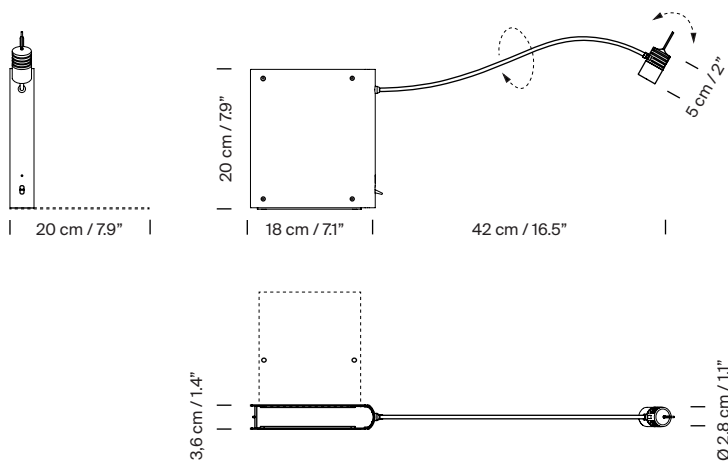

Bib Luz

Oscar Tusquets, 1986
Table Lamps

SANTA & COLE

Regulations:

European version
UNE-EN 60598
UNE-EN 55015
UNE-EN 60529
UNE-EN 61000-3-2

American version
Dry location only
UL-1598
UL-8750
E-363621

Maintenance:

Clean with a smooth cloth. Do not use ammonia, solvents or abrasive cleaning products.

Maintenance:

The lamp is delivered in one package.
The assembly instructions are delivered with the product.

Model: