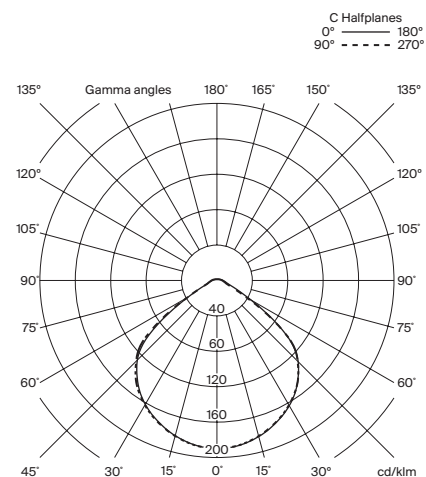

Luminous flux: 427 lm

Built-in LED.

Suitable only for indoor use.

Always use this light source.

Input voltage: 120 ~ 277 Vac.

(50 Hz / 60 Hz). According to destination.