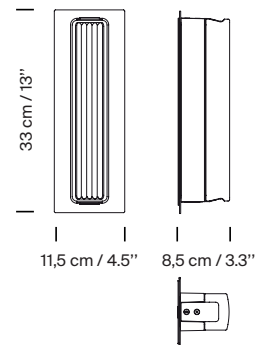

Estadio Singular

Miguel Milá. 2023
Wall lamp

SANTA & COLE

Regulations:

CE
UNE-EN 60598
UNE-EN 55015
UNE-EN 60529

UL

Dry location only
UL-1598
E-336377

Maintenance:

Clean with a smooth cloth. Do not use ammonia, solvents or abrasive cleaning products.

Others:

The lamp is delivered in one package.
The assembly instructions are delivered with the product.

CE Model:

CE

UL Model:

cULUS

Collection:

Wall lamps

Pendant lamps