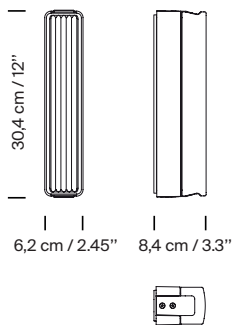

Estadio Singular

Miguel Milá. 2023
Wall lamp

SANTA & COLE

Regulations:

CE
UNE-EN 60598
UNE-EN 55015
UNE-EN 60529

UL

Dry location only
UL-1598
E-336377

Maintenance:

Clean with a smooth cloth. Do not use ammonia, solvents or abrasive cleaning products.

Others:

The lamp is delivered in one package.
The assembly instructions are delivered with the product.

CE Model: