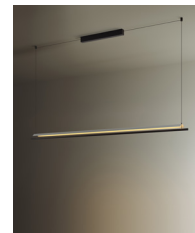

Lámina 45

Antoni Arola. 2023
Floor Lamp

A line of light and a thin metal sheet create a faint yet effective diffusion. Lámina was born in a flash as a family of pendant lamps, with an exceptional lightness that knows how to be smart. It now stands as light sculptures that contrast with any wall finish on its back.

General description:

White grey metallic shade with brilliant finish (exterior).
Black metal structure with matte finish.
Polycarbonate diffuser.
Dimmer and switch incorporated into the luminaire.
Electric cable length: 2,5 m / 98.4"

Lámina 45 / 85

Lámina 165

Lámina Mayor

Wall lamps

Lámina 45

Lámina 165