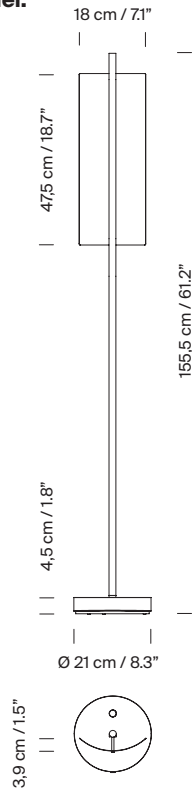

Lámina 45

Antoni Arola. 2023
Floor Lamp

Maintenance:

Clean with a smooth cloth. Do not use ammonia, solvents or abrasive cleaning products.

Others:

The lamp is delivered in one package.
The assembly instructions are delivered with the product.

Model:

Collection:

Table lamps

Floor lamps

Pendant lamps

Wall lamps