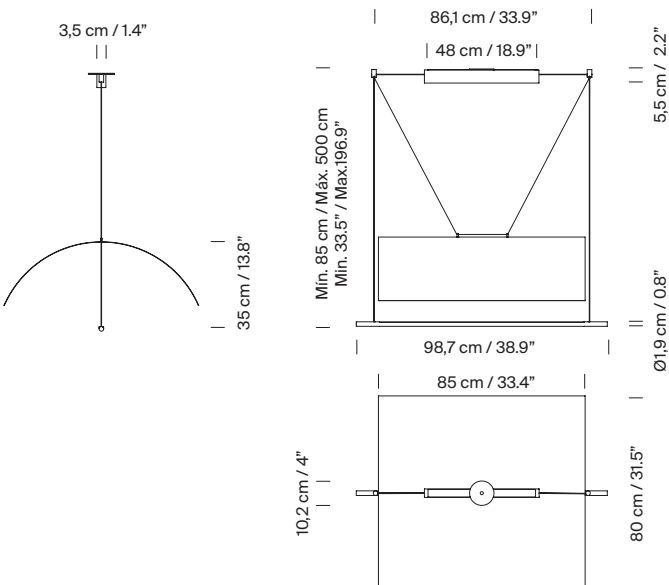

Lámina Mayor

Antoni Arola. 2018
Pendant Lamp

Regulations:

CE
UNE-EN 60598
UNE-EN 55015
UNE-EN 60529

UL

UL-1598

UL-8750

E-336377

Dry location only

Maintenance:

Clean with a smooth cloth. Do not use ammonia, solvents or abrasive cleaning products.

Others:

The lamp is delivered in one package.

The assembly instructions are delivered with the product.

Modelo:

CE

UL US