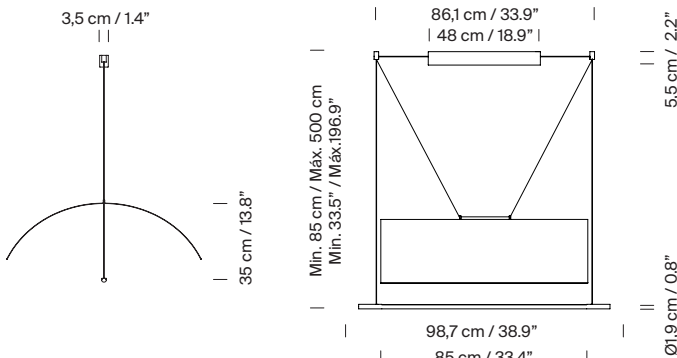

Lámina Mayor

Antoni Arola. 2018
Pendant Lamp

Regulations:

CE
UNE-EN 60598
UNE-EN 55015
UNE-EN 60529

UL

UL-1598

UL-8750

E-336377

Dry location only

Maintenance:

Clean with a smooth cloth. Do not use ammonia, solvents or abrasive cleaning products.

Others:

The lamp is delivered in one package.

The assembly instructions are delivered with the product.

Modelo: