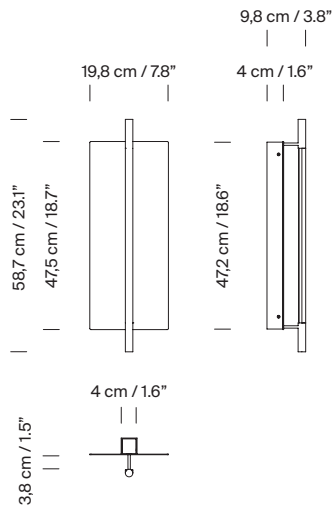

Lámina Dorada 45

Antoni Arola. 2023
Wall Lamp

Maintenance:

Clean with a smooth cloth. Do not use ammonia, solvents or abrasive cleaning products.

Others:

The lamp is delivered in one package.
The assembly instructions are delivered with the product.

Model:

Collection:

Table lamps

Floor lamps

Pendant lamps

Wall lamps