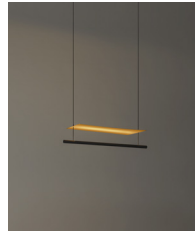

Lámina Dorada 45

Antoni Arola. 2023
Wall Lamp

SANTA & COLE

Lámina wall lamps offer a general and nuanced light. Both vertically and horizontally, the bounced light opens up to new depths.

General description:

Anodized aluminum shade with matt gold finish.
Black metal structure with matte finish.
Polycarbonate diffuser.

Approximate weight (unpacked):

Lámina Dorada 45: 1,5 Kg / 3.3 lb

Technical information:

Light source included (dimmable).
Built-in LED

Model:

Collection:

Table lamps

Floor lamps

Pendant lamps

Wall lamps

Lámina Dorada 45

Lámina Dorada 45