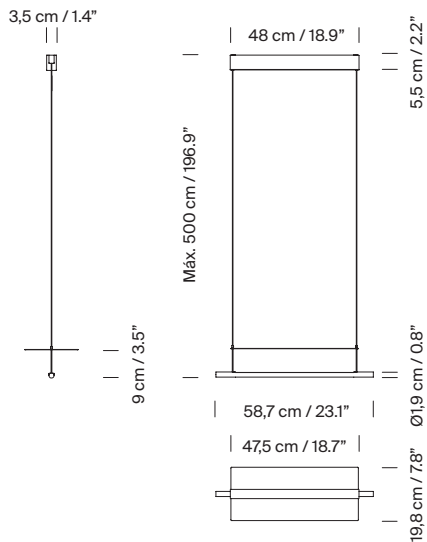

Lámina Dorada 45

Antoni Arola. 2018
Pendant Lamp

Maintenance:

Clean with a smooth cloth. Do not use ammonia, solvents or abrasive cleaning products.

Others:

The lamp is delivered in different packages (**B, C, D**).
The assembly instructions are delivered with the product.

Model A: Lámina Dorada 45