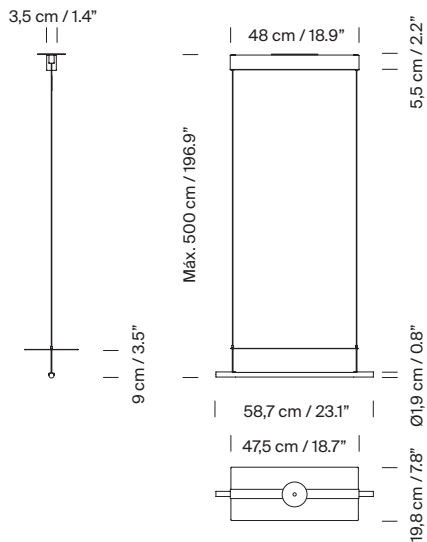

Lámina Dorada 45

Antoni Arola. 2018
Pendant Lamp

Maintenance:

Clean with a smooth cloth. Do not use ammonia, solvents or abrasive cleaning products.

Others:

The lamp is delivered in different packages (**B, C, D**).
The assembly instructions are delivered with the product.

Model A: Lámina Dorada 45

Model B: Sistema Lámina Dorada 45 2 módulos

CE

cULUS

Examples of composition

3 modules (A + B)

4 modules (A + 2B)