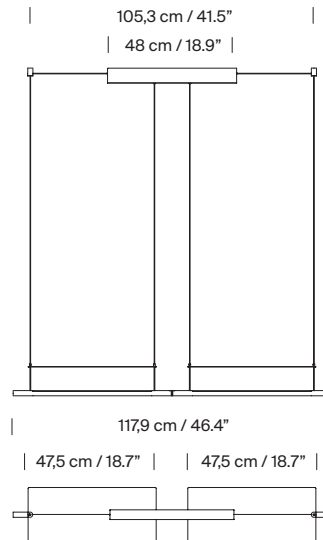

Model B: Sistema Lámina Dorada 45 2 módulos

CE