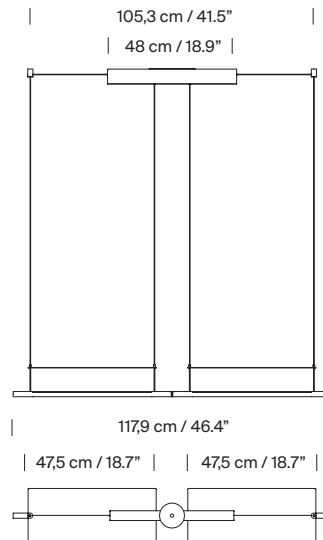

Lámina Dorada 45

Antoni Arola. 2018
Pendant Lamp

Maintenance:

Clean with a smooth cloth. Do not use ammonia, solvents or abrasive cleaning products.

Others:

The lamp is delivered in different packages (**B, C, D**).
The assembly instructions are delivered with the product.

Model A: Lámina Dorada 45

Model B: Sistema Lámina Dorada 45 2 módulos

CE

cULUS

Examples of composition

3 modules (A + B)

4 modules (A + 2B)