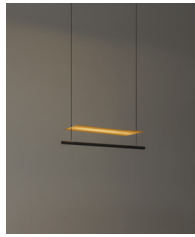

### General description:

Black metal structure with matte finish.  
S&C white metallic shade with brilliant finish (exterior).  
Polycarbonate diffuser.  
Electric cable length: 5 m / 196.9"

### Collection:

Table lamps

Floor lamps

Pendant lamps

Wall lamps

Lámina Dorada 45

Lámina Dorada 45

Lámina Dorada 45