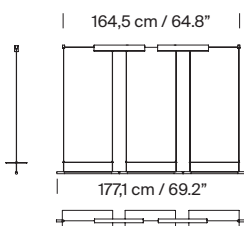

Examples of composition

3 modules (A + B)