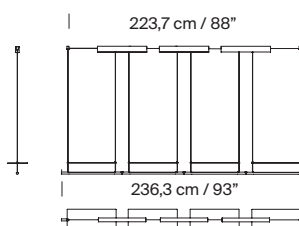

4 modules (A + 2B)