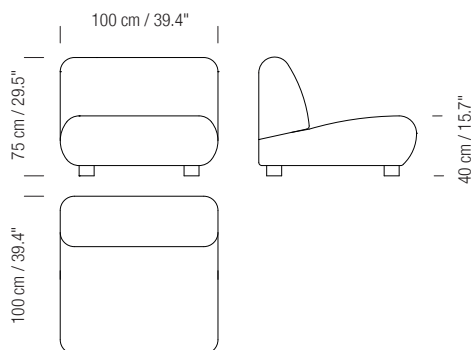

CADAQUÉS

(1.) CADAQUÉS ARMCHAIR