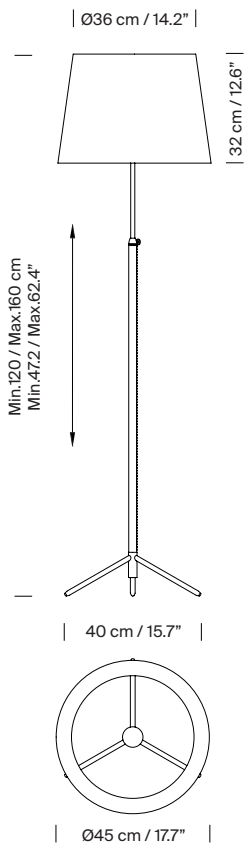

Pie de Salón

Jaume Sans. 1963
Floor lamps

Regulations:

CE
UNE-EN 60598
UNE-EN 55015
UNE-EN 60529

UL

Dry location only
UL-153
E-352592

Maintenance:

Clean with a smooth cloth. Do not use ammonia, solvents or abrasive cleaning products.

Others:

The lamp is delivered in different packages.
The assembly instructions are delivered with the product.

Model G1: