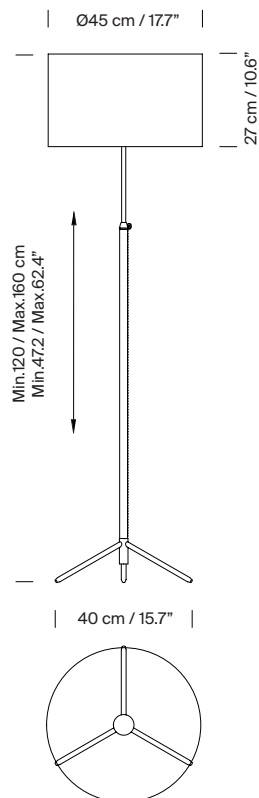

Pie de Salón

Jaume Sans. 1963
Floor lamps

Regulations:

CE
UNE-EN 60598
UNE-EN 55015
UNE-EN 60529

UL

Dry location only
UL-153
E-352592

Maintenance:

Clean with a smooth cloth. Do not use ammonia, solvents or abrasive cleaning products.

Others:

The lamp is delivered in different packages.
The assembly instructions are delivered with the product.

Model G1:

Model G2:

Model G3: