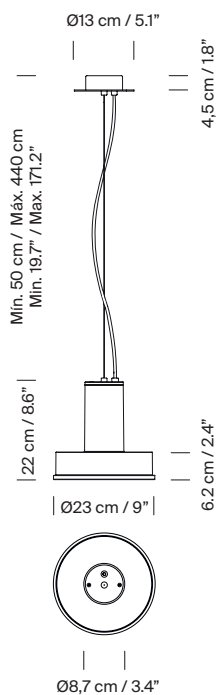

Arne S Domus

Santa & Cole Team. 2018
Pendant lamps

Regulations:

CE
UNE-EN 60598
UNE-EN 55015
UNE-EN 60529
UNE-EN 62031
UNE-EN 61000-3-2
UNE-EN 61347-2-13

UL
Dry and damp location
UL-1598
UL-8750
E-336377

Maintenance:

Clean with a smooth cloth. Do not use ammonia, solvents or abrasive cleaning products.

Others:

The lamp is delivered in one package.
The assembly instructions are delivered with the product.

Model:

Collection:

Pendant lamps