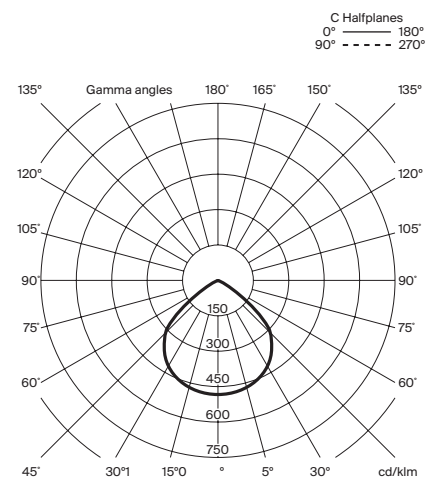

Arne S Domus

Santa & Cole Team. 2018
Pendant lamps

Originally designed for Santa & Cole's urban lighting catalogue and now produced by the subsidiary Urbidermis, Arne S Domus is the domestic, smaller version of the traditional industrial spotlight, made according to 21st century standards. Sturdy and very efficient, it is perfectly adequate to its function. Its high resistance makes it suitable for both indoor and outdoor spaces.

Made from an aluminium body, a unique circular plate covered by an opaline diffuser hosts the LED light source. The lamp features sleek lines, geometric-inspired, and an exquisite light that makes visible the most subtle hues. Simple and colourful, it is a modest tribute to the spirit of Scandinavian design.

General description:

Matte aluminium injection structure with integrated driver in 4 colour options: S&C white, aluminium grey, dark green and mustard.
Primary optics with tempered glass cover.
Circular metal canopy.
Suitable for indoor and outdoor use (CE market).
Electric cable length: 4 m / 157.5"
Suitable for Junction Box (UL market).

Approximate weight (unpacked):

3,3 Kg / 7.2 lb

Technical information:

Light source included (dimmable).
COB LED
Rated input wattage: 28 W
Operating current: 700 mA
Colour Temp.: 2.700 K
CRI: 90
Lifetime: 40.000 h
Luminous flux: 2.471 lm

Built-in dimmable LED.
Suitable for dimming 1-10V. (Not included external dimmer switch 1-10V).
Energy efficiency class (E.E.C): A++ ... A.
Suitable for indoor and outdoor use (CE market)

Input voltage: 90 ~ 305 Vac.
(50 Hz / 60 Hz). According to destination