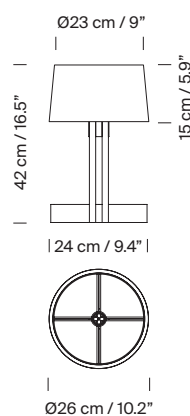

FAD

Miguel Milá. 1974
Floor Lamps

Regulations:

CE
UNE-EN 60598
UNE-EN 55015
UNE-EN 60529

UL

Dry location only
UL-153
E-352592

Maintenance:

Clean with a smooth cloth. Do not use ammonia, solvents or abrasive cleaning products.

Others:

(A) The lamp is delivered in one package.
(B) The lamp is delivered in different packages.
The assembly instructions are delivered with the product.

Model A: FAD Menor