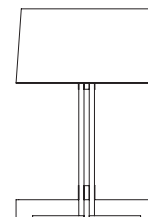

## FAD

Miguel Milá. 1974  
Floor Lamps

FAD Menor

A

FAD

B

Originally conceived to light the erstwhile central headquarters of FAD (Fostering Arts and Design) – one of the foremost associations of Barcelona city since 1903 and a spearhead for decades in promoting architecture and perspective arts in Spain – the FAD table and floor lamps once again strike a chord as an example of truly understood industrial craftsmanship by no means folkloric.

A solid cylinder oak structure, with four openings hollowed out lengthwise, produces a symmetrical vertical shaft that supports an almost cylindrical white linen shade. The striking cross-shaped base, exuding Miguel Milá's creation, is the same size as the lower circumference of the shade. Unadulterated simplicity without surrendering to pointless frills.

### General description:

Natural oak wood structure.

White linen lampshade.

Electric cable length: 2,25 m / 88.6"