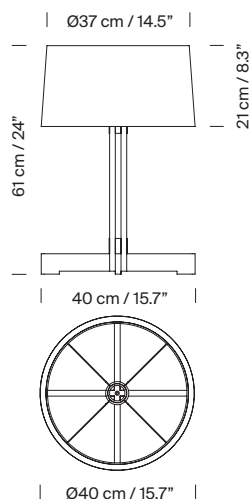

Model B: FAD

Collection:

Table lamps

Floor lamps