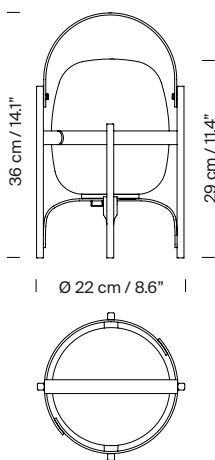

Regulations:

CE
UNE-EN 60598
UNE-EN 55015
UNE-EN 60529

Maintenance:

Clean with a smooth cloth. Do not use ammonia, solvents or abrasive cleaning products.

Others:

The lamp is delivered in one package.
The assembly instructions are delivered with the product.

Model: