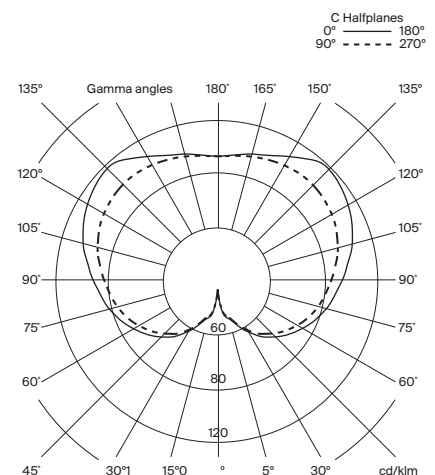

Cestita Alubat

Miguel Milá. 2020
Table Lamps

SANTA & COLE

Cestita Alubat is the latest addition to the Cesta family. Robust yet lightweight, this version is ready for action indoors and out. Its aluminium structure, with a closed plastic balloon for better sealing and a rechargeable battery, is distinguished in its black and white sobriety. The three light intensities: full, standard or low, make this lamp excellent company for adventures or quiet time alike.

The Cesta family is made up of the Cesta, Cestita, Cestita Batería, Cestita Alubat, Cesta Metálica, and Cestita Metálica table lamps, the Wally wall lamp, and the Globo Cesta and Globo Cestita pendant lamps, symbols of Mediterranean warmth and well-being. These masterpieces by Miguel Milá are part of our Design Classics collection, a series of objects created throughout the Modernist era.

General description:

Black aluminium structure.

White opal polyethylene lampshade.

Switch incorporated into the luminaire with 3 intensity levels.

Lithium battery.

Range: 5h on high power / 12h on medium power / 24h on minimum power.

Includes charger.

Battery charging time: 6.5h

Approximate weight (unpacked):

1,4 kg / 3 lb

Technical information:

Light source included (dimmable).

LED Module

Built-in dimmable LED

Rated input wattage: 2,5 W

Operating voltage: 2,9 VDC

Colour Temp.: 2.700 K

CRI: 90

Lifetime: 40.000 h

Luminous flux: 313 lm

3 light output intensities.

Energy efficiency class (E.E.C): A++ ... A.

Suitable for indoor and outdoor use.

Always use this light source.

Input voltage: 100 ~ 240 Vac.

(50 Hz / 60 Hz). According to destination.